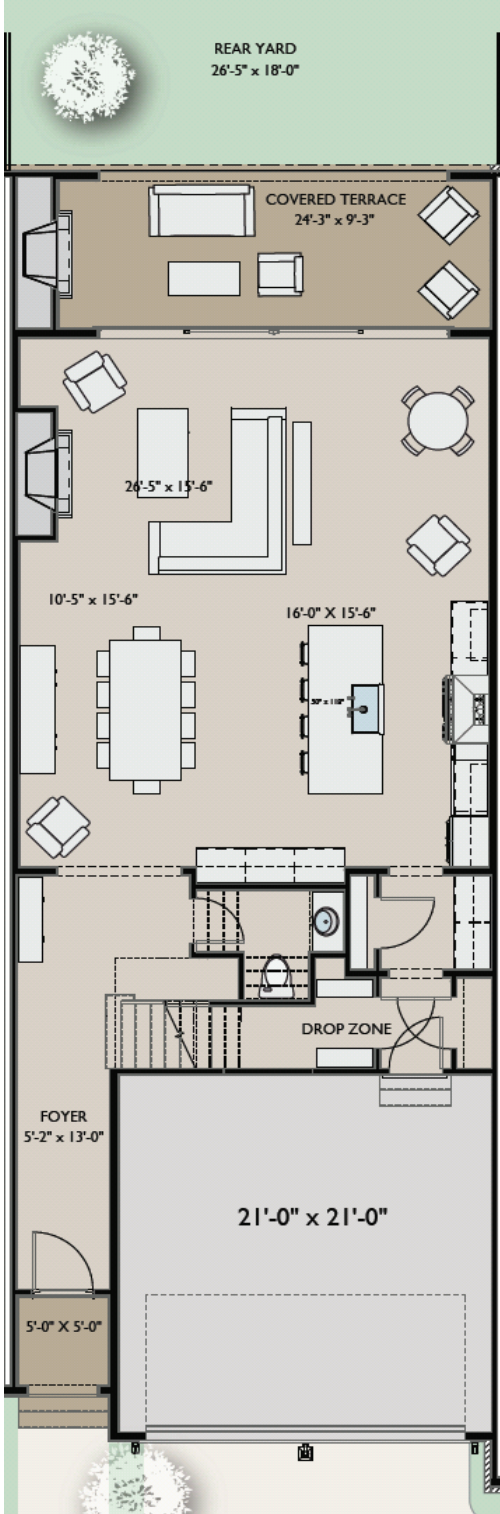

2432 & 2438 Vail Ave. - The Vail

3 BEDROOMS | 3.5 BATH | 3,231 sq. ft.

First Floor

Second Floor