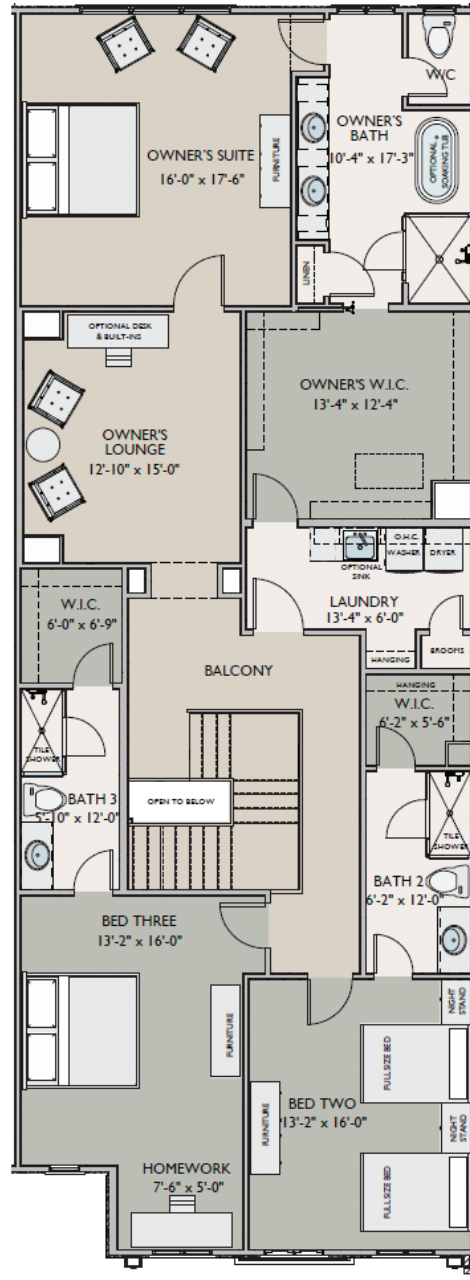

2432 & 2438 Vail Ave. - The Vail

3 BEDROOMS | 3.5 BATH | 3,231 sq. ft.

First Floor

Second Floor