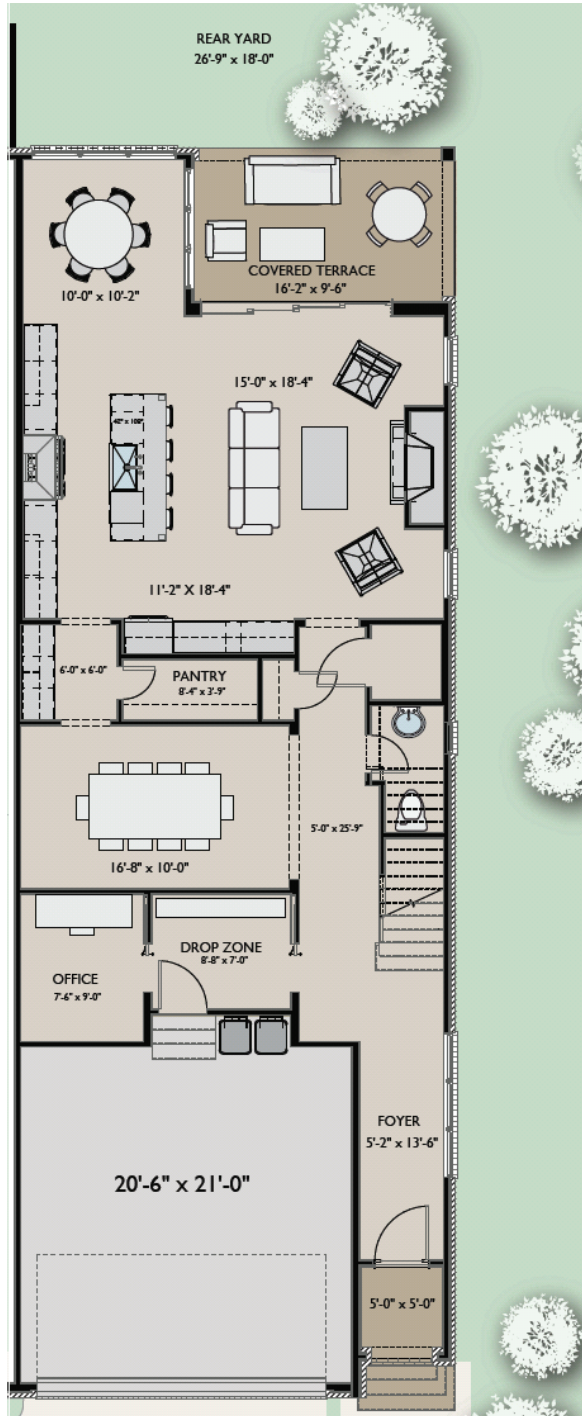

2434 & 2436 Vail Ave. - The Llewellyn

3 BEDROOMS | 3.f BATH | 3,433 sq. ft.

First Floor

Second Floor