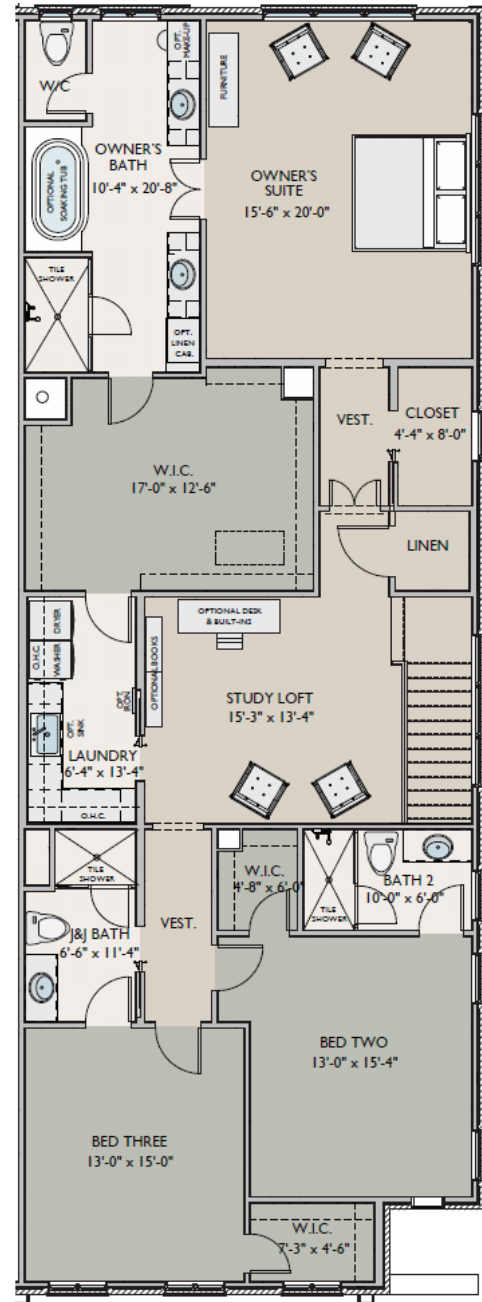

2434 & 2436 Vail Ave. - The Llewellyn

3 BEDROOMS | 3.f BATH | 3,433 sq. ft.

First Floor

Second Floor