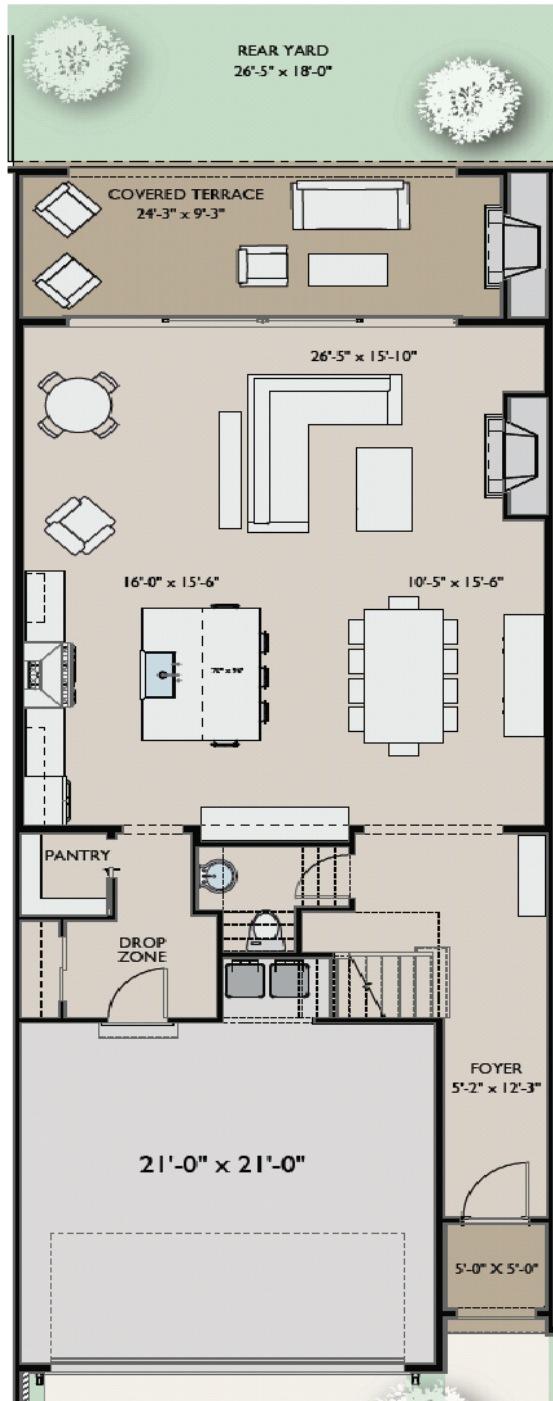

2430 & 2440 Vail Ave. - The Laurel

3 BEDROOMS | 3.5 BATH | 3,157 sq. ft.

First Floor

Second Floor