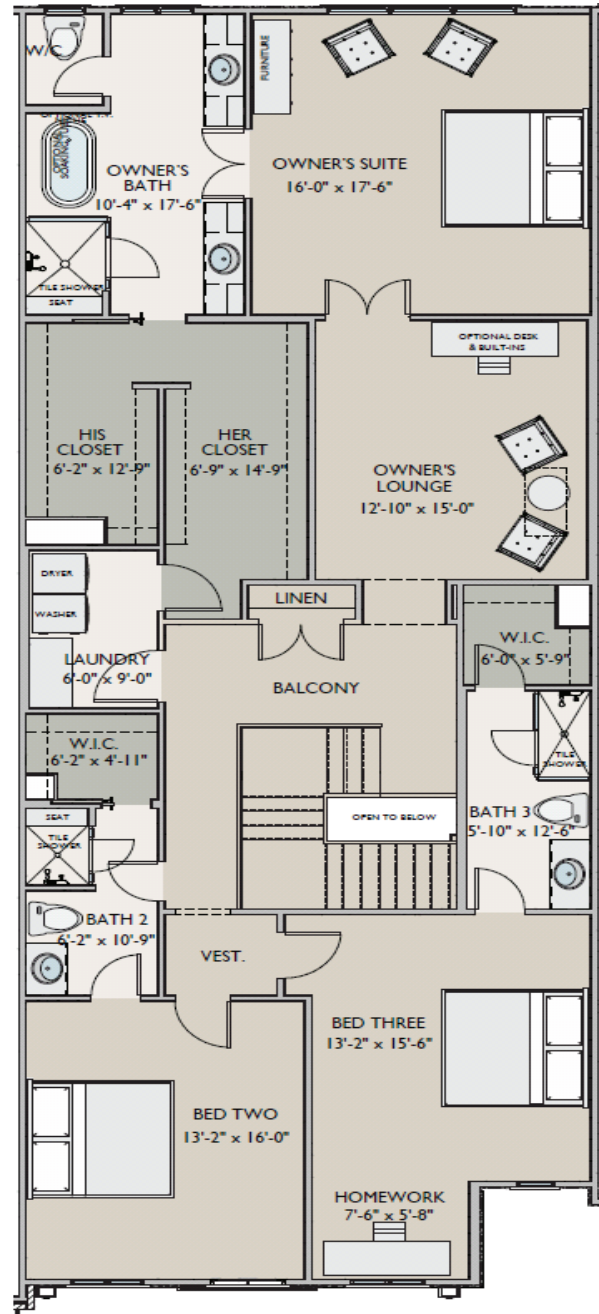

2430 & 2440 Vail Ave. - The Laurel

3 BEDROOMS | 3.5 BATH | 3,157 sq. ft.

First Floor

Second Floor