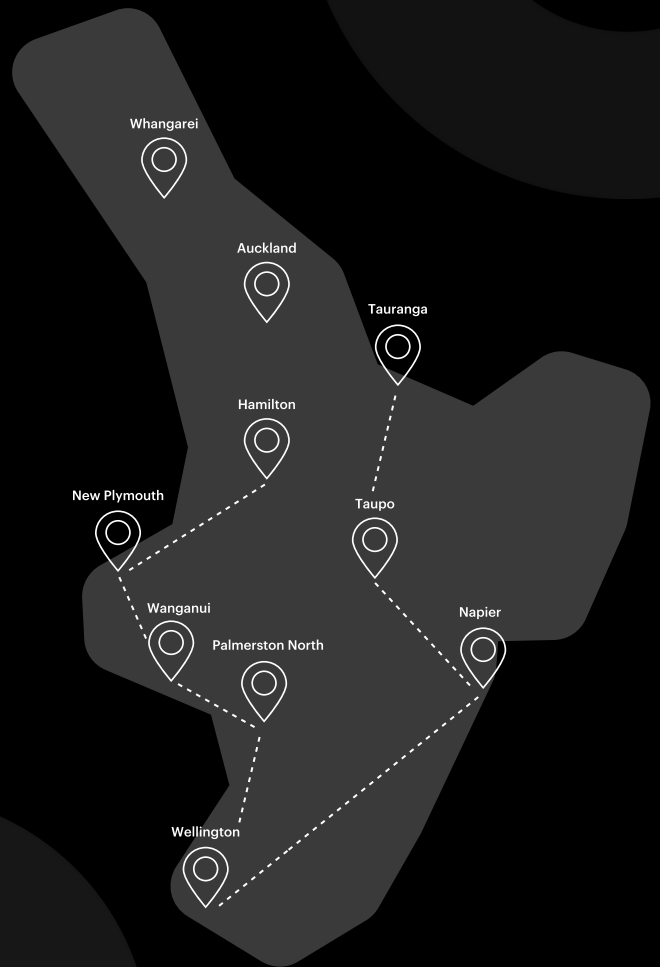

# KIWI ROAD TRIP

## NORTH ISLAND SCHEDULE

- 5th July 2021 - Tauranga  
**Open Community Evening Event**
- 6th July 2021 - Taupo  
**Alumni Lunch Event**
- 7th July 2021 - Napier & Hastings  
**Open Community Lunch Event**
- 8th - July 2021 - Wellington  
**Open Community Evening Event**
- 9th July 2021 - Wellington  
**Alumni Visits**
- 12th July 2021 - Palmerston North  
**Alumni Visits**
- 13th June 2021 - Wanganui  
**Alumni Visits**
- 14th July 2021 - New Plymouth  
**Alumni Evening Dinner**
- 16th July 2021 - Hamilton  
**Open Community Morning Event**

### Other Events:

- 27th May 2021 - Auckland  
**Icehouse Annual Conference**
- TBD - Whangarei  
**Open Community Event**

## SOUTH ISLAND SCHEDULE

- 14th June 2021 - Dunedin  
**Alumni Visits**
- 16th June 2021 - Invercargill  
**Open Community Evening Event**
- 17th - 19th June 2021 - Queenstown  
**Icehouse Owner Exchange Programme**
- 21st - June 2021 - Oamaru & Timaru  
**Alumni Visits**
- 22nd June 2021 - Ashburton & Rangiora  
**Alumni Visits**
- 23rd June 2021 - Christchurch  
**Open Community Evening Event**
- 24th June 2021 - Christchurch  
**Alumni Visits**
- 25th June 2021 - Blenheim  
**Open Community Morning Event**