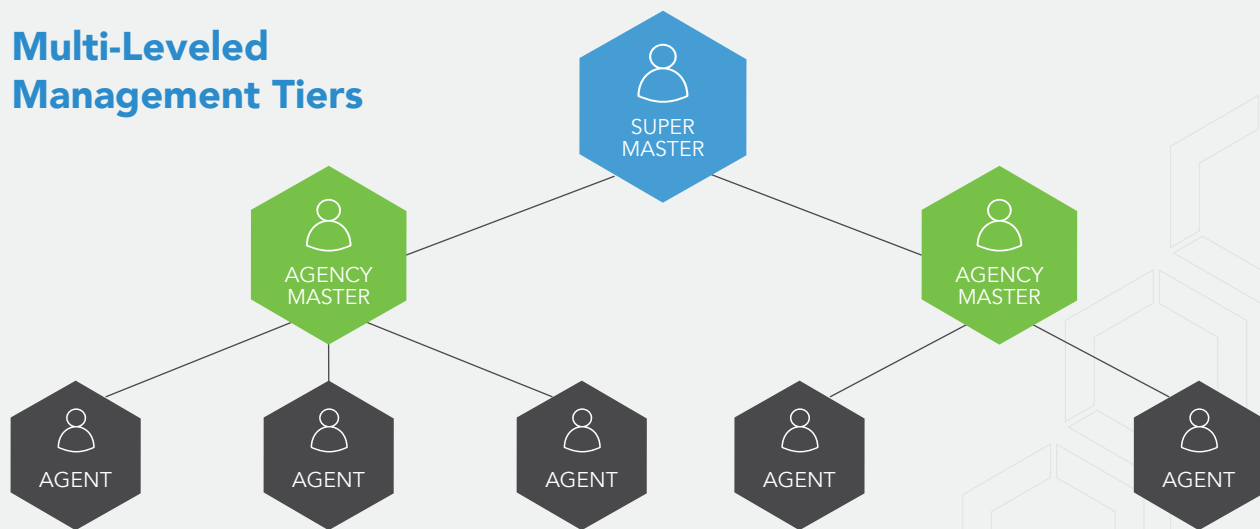

MSC Multi-Levelled Management Tier

Our industry-leading technology provides energy and natural gas professionals with a holistic back office solution to simplify the sales process including:

- ✓ Instant access to up-to-date prices from all of our suppliers
- ✓ Automation to create accurate, professional contracts
- ✓ Integration to DocuSign to send and accept electronic signature
- ✓ Features to assist with renewal management
- ✓ Commission and agent tracking

My Service Cloud Features

Multi-Levelled Management Tiers

BROKER ONLINE EXCHANGE
BrokerOnlineExchange.com | 817.350.4880