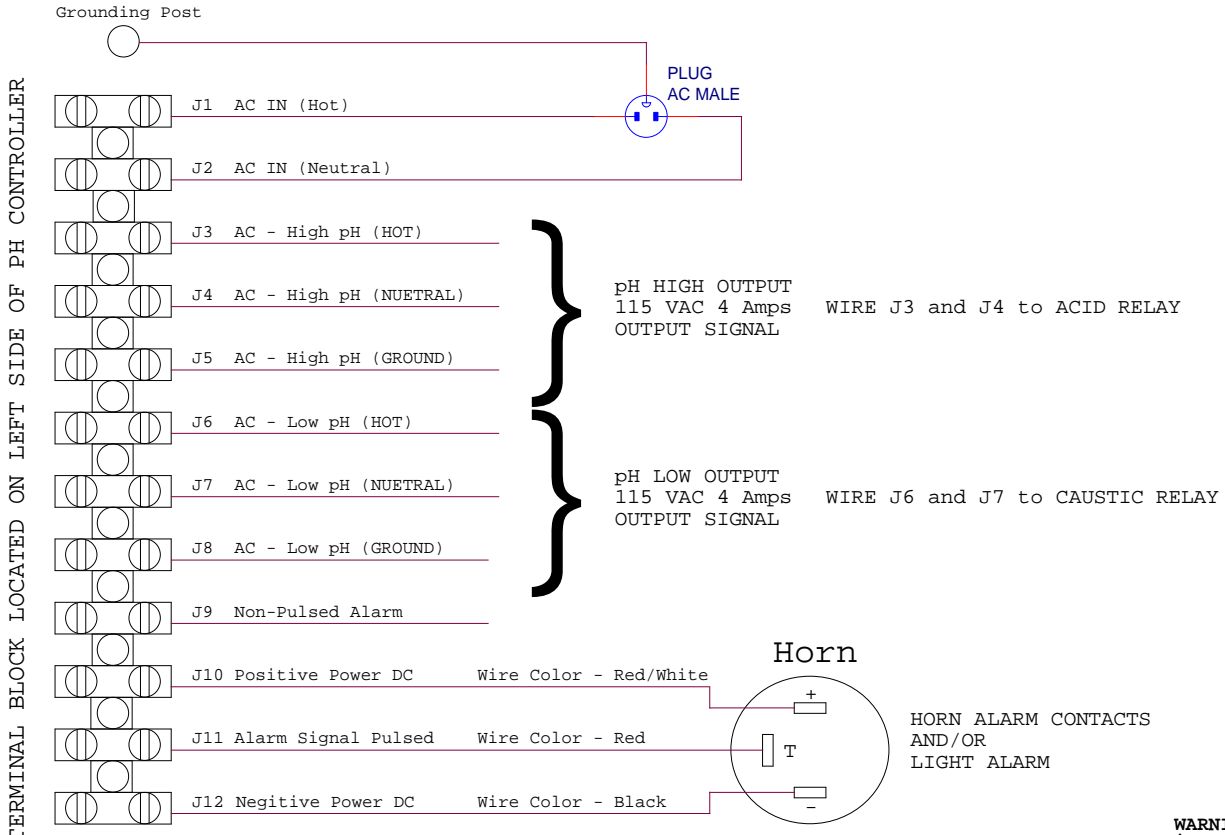

ELECTRICAL CONTACTS LOCATED INSIDE LEFT OF CONTROL PANEL

WARNING!: Do NOT Drill Holes in pH Controller !

Title		
Terminal wire diagram for pH Controller		
Size	Document Number	REV
B	Wire 1	OR
Date:	Monday, August 20, 2018	Sheet 1 of 1