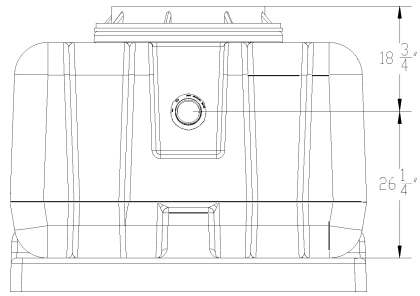

Model OI-SS-500

SHOWN WITH DIRECT CONNECT LID OPTION (-DCL)

TOWN & COUNTRY PLASTICS

Customized For Precision