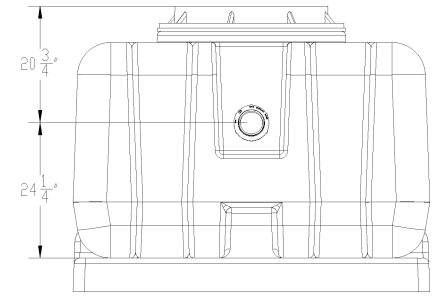

Model OI-SS-500

SHOWN WITH DIRECT CONNECT LID OPTION (-DCL)

TOWN & COUNTRY PLASTICS

Customized For Precision