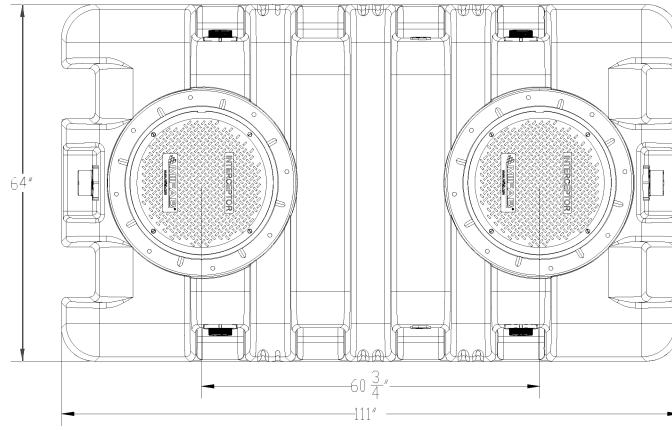

Model OI-SS-500

SHOWN WITH DIRECT CONNECT LID OPTION (-DCL)

TOWN & COUNTRY PLASTICS

Customized For Precision