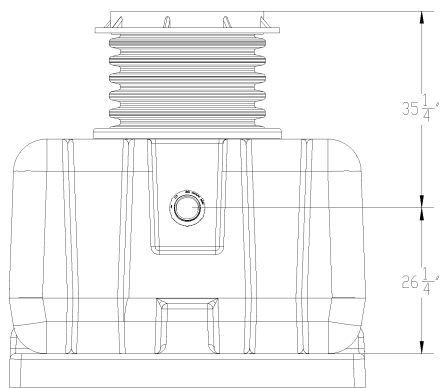

Model OI-SS-500

SHOWN WITH DIRECT CONNECT LID OPTION (-DCL)

TOWN & COUNTRY PLASTICS

Customized For Precision