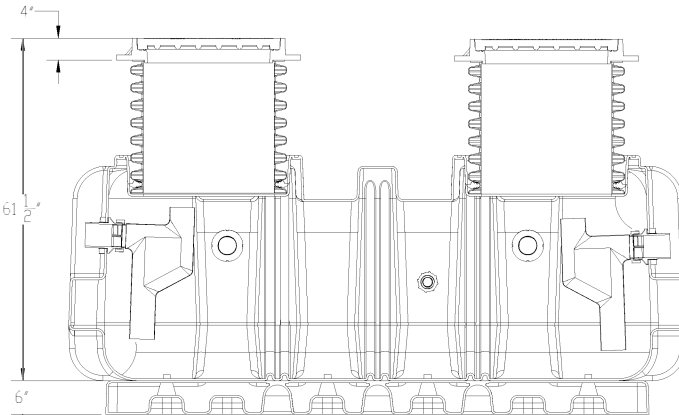

Model OI-SS-500

SHOWN WITH DIRECT CONNECT LID OPTION (-DCL)

TOWN & COUNTRY PLASTICS

Customized For Precision