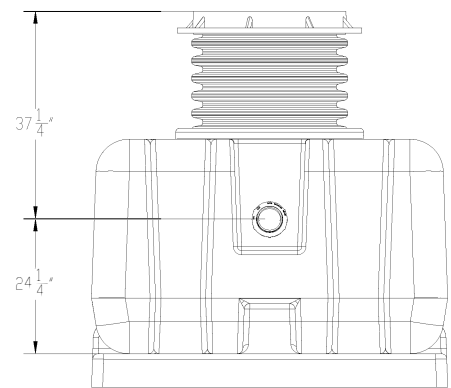

Model OI-SS-500

SHOWN WITH DIRECT CONNECT LID OPTION (-DCL)

TOWN & COUNTRY PLASTICS

Customized For Precision