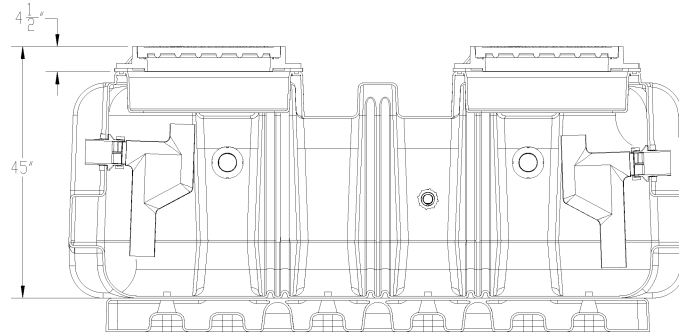

Model OI-SS-500

SHOWN WITH DIRECT CONNECT LID OPTION (-DCL)

TOWN & COUNTRY PLASTICS

Customized For Precision