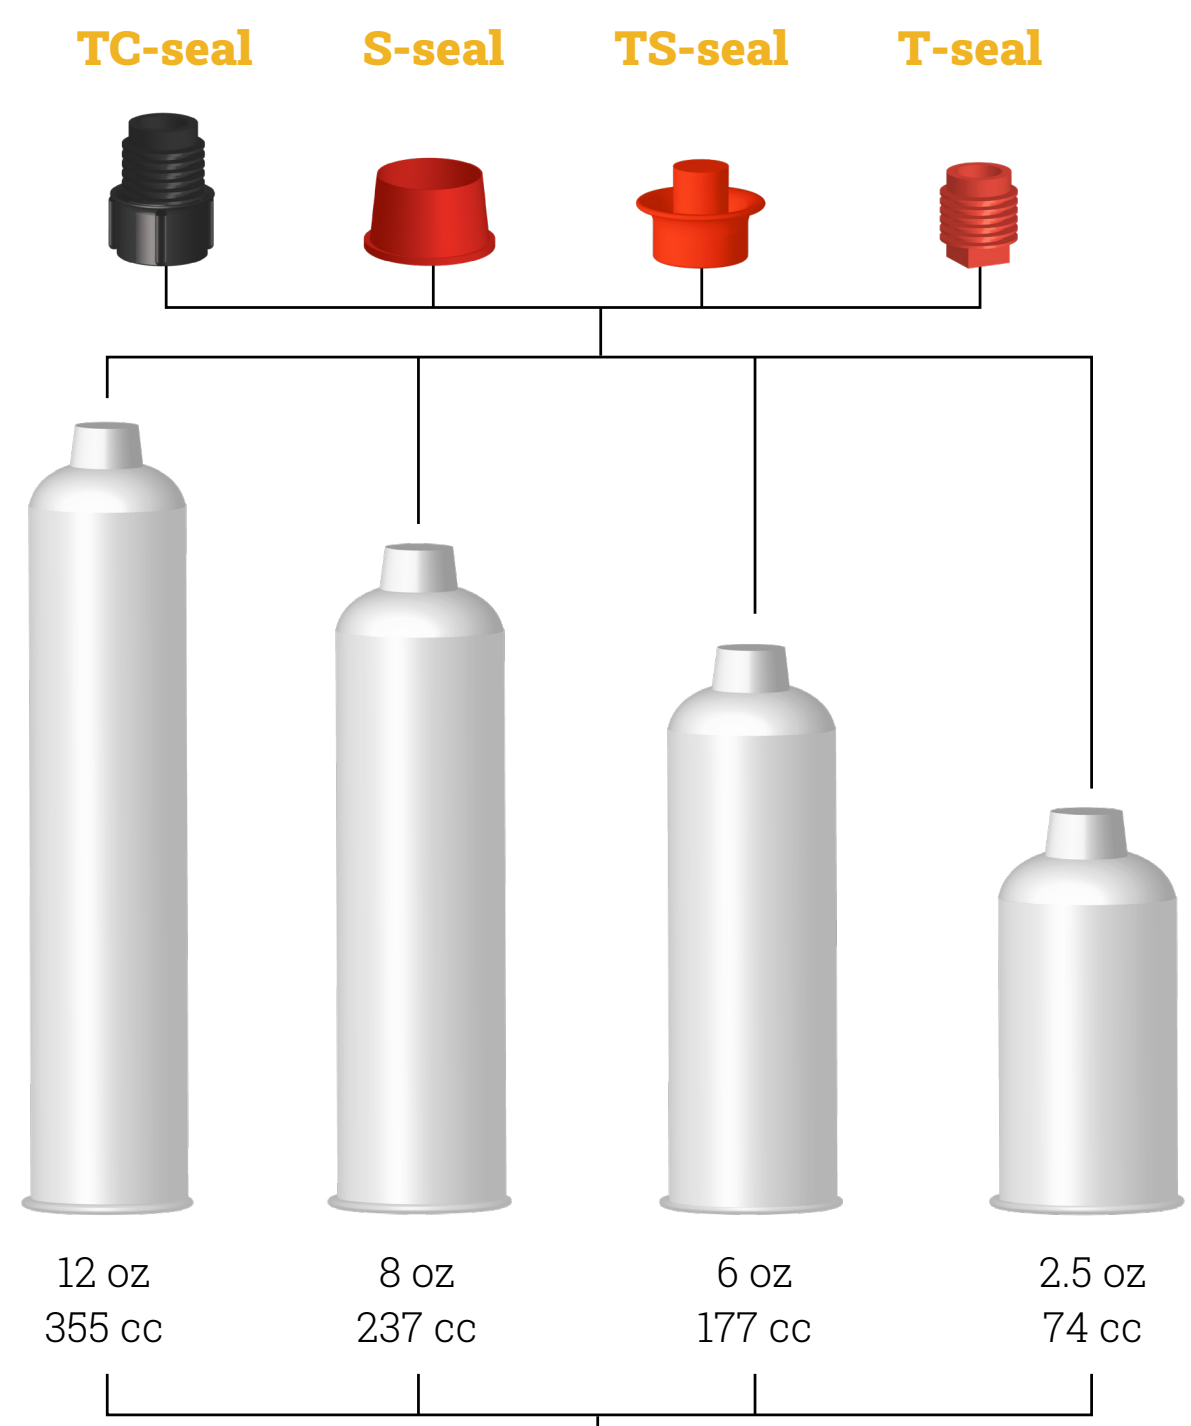

**2.5 oz (74 cc), 6 oz (177 cc),
8 oz (237 cc), 12 oz (355 cc)**

CARTRIDGES

PLUNGERS

F-CAPS

SEAL CAPS							
Product	Size US (oz.)	Size Metric (ml)	Material	Color	SEMCO p/n	TECHCON p/n	
The TECHCON Part Numbers listed in the table are the direct replacement for the corresponding SEMCO part numbers.							
	Threaded Square Cap	Fits All Sizes	Fits All Sizes	MDPE	Red	220261	TS4P
	Snap-on Tip Cap Red	Fits All Sizes	Fits All Sizes	MDPE	Red	220245	TS5P
	Snap-on Tip Cap Black	Fits All Sizes	Fits All Sizes	MDPE	Black	Custom Color of 220245	TS5P-BLACK
	Threaded Tip Cap Red	Fits All Sizes	Fits All Sizes	MDPE	Red	234411	TS6P-RED
	Threaded Tip Cap Black	Fits All Sizes	Fits All Sizes	MDPE	Black	234415	TS6P-BLACK
	Push-on Tip Cap	Fits All Sizes	Fits All Sizes	MDPE	Red	220257	TS9X

END CAPS							
Product	Size US (oz.)	Size Metric (ml)	Material	Color	SEMCO p/n	TECHCON p/n	
The TECHCON Part Numbers listed in the table are the direct replacement for the corresponding SEMCO part numbers.							
	Cartridge Flange/End Cap	2.5, 6, 8 & 12 oz Cartridges	2.5, 6, 8 & 12 oz Cartridges	LDPE	Red	220238	TS2C