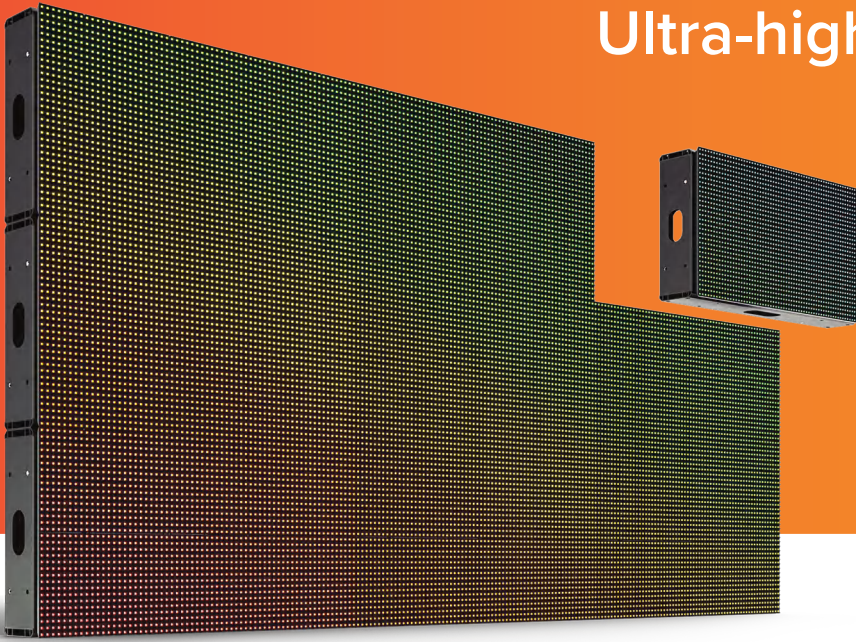

Revolutionary.
Ultra-high resolution.

BladeM

A revolutionary and cutting-edge digital display guaranteed to transform your on-premise advertising. Our 9, 6, and 4mm BladeM ultra-high resolution displays are more than just screens – they are effective communication tools that help you deliver impactful messaging.

Dimensions

with high-strength extruded aluminum frame

Total: W 24" / H 12" / D 4 1/8" / 9.82 lbs

Panel: D 7/8" / 6.12 lbs

COLOR	281 Trillion
RESOLUTION (PITCH)	9, 6, and 4mm
BRIGHTNESS (NITS)	5500-7500
PANEL DIMENSIONS	24"W / 12"H / 4"D / 9.82lbs
MODULE MATRIX	9mm 32x64 / 6mm 48x96 / 4mm 64x128
MAX WATTS PER PANEL	9mm 105W / 6mm 115W / 4mm 130W
MIN VIEWING DISTANCE	9mm 12ft / 6mm 8ft / 4mm 4ft
VIEWING ANGLE	160° Horizontal / 90° Vertical
REFRESH RATE	60 FPS
AC INPUT	Universal AC input (90-264VAC input range)
TEMPERATURE RATING	-40°-158° Fahrenheit
WIFI CONNECTION	TP Link long-range high power bridge
CELLULAR BROADBAND	5 Year cellular broadband available
DISPLAY LIFE SPAN	100,000 Hours
WARRANTY	5 Year limited hardware / 5 Year service (optional)

Features

Solid-state technology
IP67 rated with built in power supply
Future-proof modular architecture
24-48 hour turnaround time

Includes

Aluminum frames and hex bolts
LED modules and controller
Power and data cables
ScreenHub software + lifetime training & support