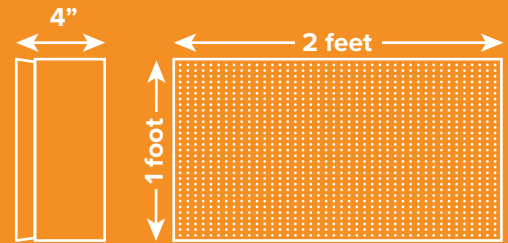

Revolutionary.
Ultra-high resolution.

BladeM

A revolutionary and cutting-edge digital display guaranteed to transform your on-premise advertising. Our 9, 6, and 4mm BladeM ultra-high resolution displays are more than just screens – they are effective communication tools that help you deliver impactful messaging.

Dimensions

with high-strength extruded aluminum frame

Total: W 24" / H 12" / D 4 1/8" / 9.82 lbs

Panel: D 7/8" / 6.12 lbs

COLOR	281 Trillion
RESOLUTION (PITCH)	9, 6, and 4mm
BRIGHTNESS (NITS)	5500-7500
PANEL DIMENSIONS	24"W / 12"H / 4"D / 9.82lbs
MODULE MATRIX	9mm 32x64 / 6mm 48x96 / 4mm 64x128
MAX WATTS PER PANEL	9mm 105W / 6mm 115W / 4mm 130W
MIN VIEWING DISTANCE	9mm 12ft / 6mm 8ft / 4mm 4ft
VIEWING ANGLE	160° Horizontal / 90° Vertical
REFRESH RATE	60 FPS
AC INPUT	Universal AC input (90-264VAC input range)
TEMPERATURE RATING	-40°-158° Fahrenheit
WIFI CONNECTION	TP Link long-range high power bridge
CELLULAR BROADBAND	5 Year cellular broadband available
DISPLAY LIFE SPAN	100,000 Hours
WARRANTY	5 Year limited hardware / 5 Year service (optional)

A 4'x8' display can be assembled in as little as 20 min with no extra cabinet fabricated for install.

Approvals: FCC, UL 879, CAN/CSA-C22.2 No. 207-M89