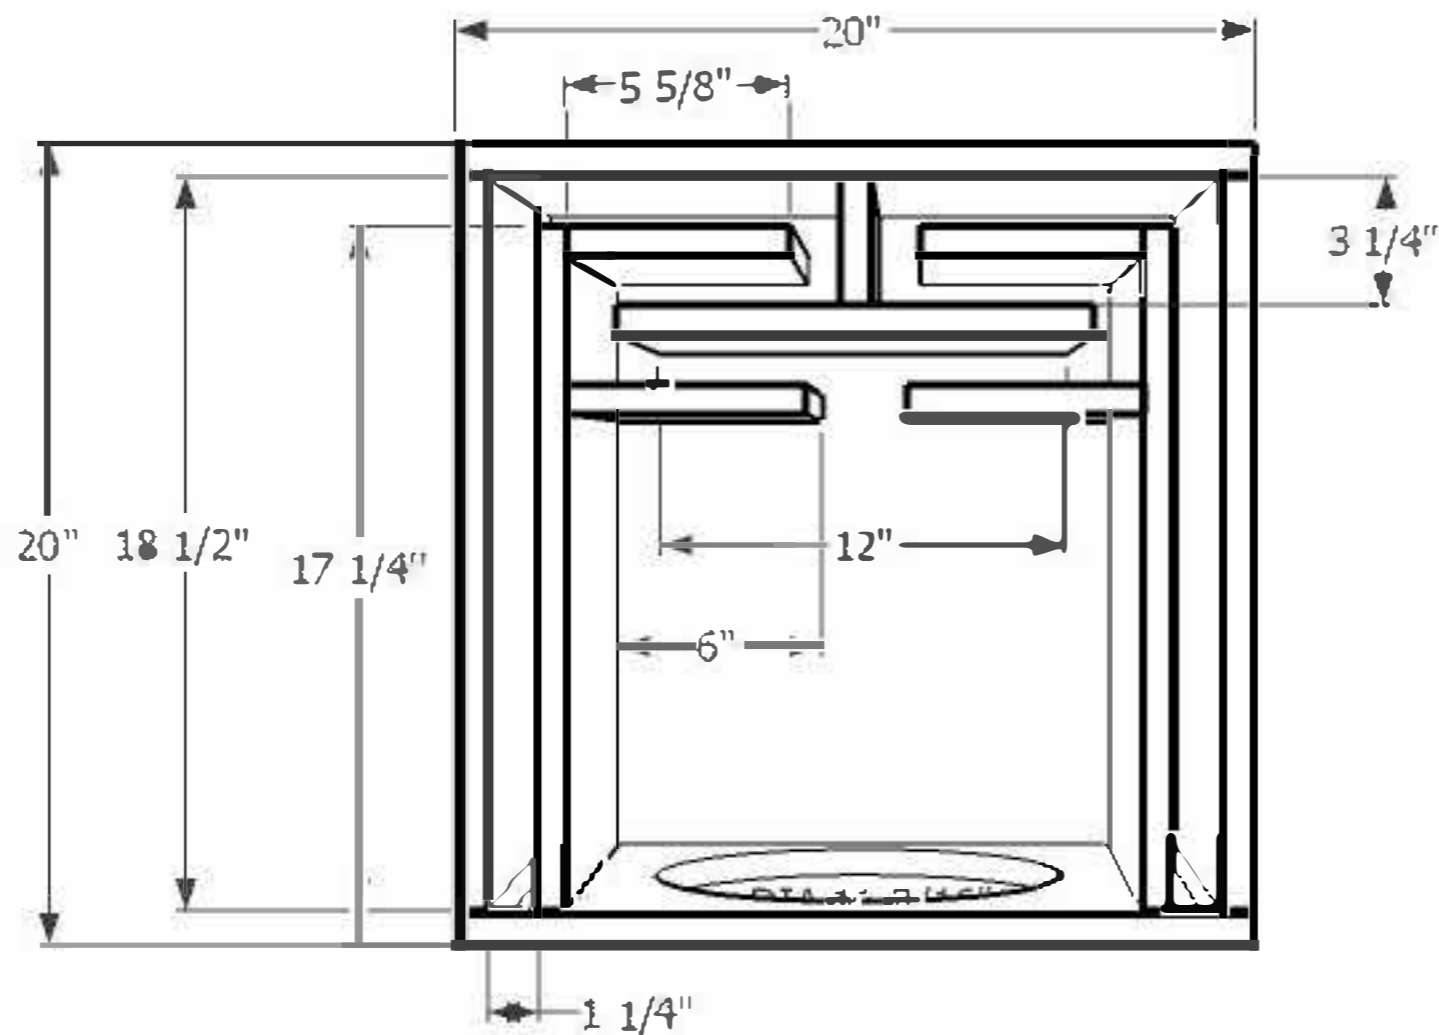

Wet Sounds XS-XXX 12V2 / REVO XXX-12
Dual Slot Ported Enclosure

Ext: 20" X 20" X 15.25"
Int: 18.5" X 18.5" X 13.75"
Gross Volume: 2.72 ft³
Net Volume: 1.44 ft³
Port Volume: 1.28 ft³
Port Length: 45.875"
Port Tuning: 36.19 hz