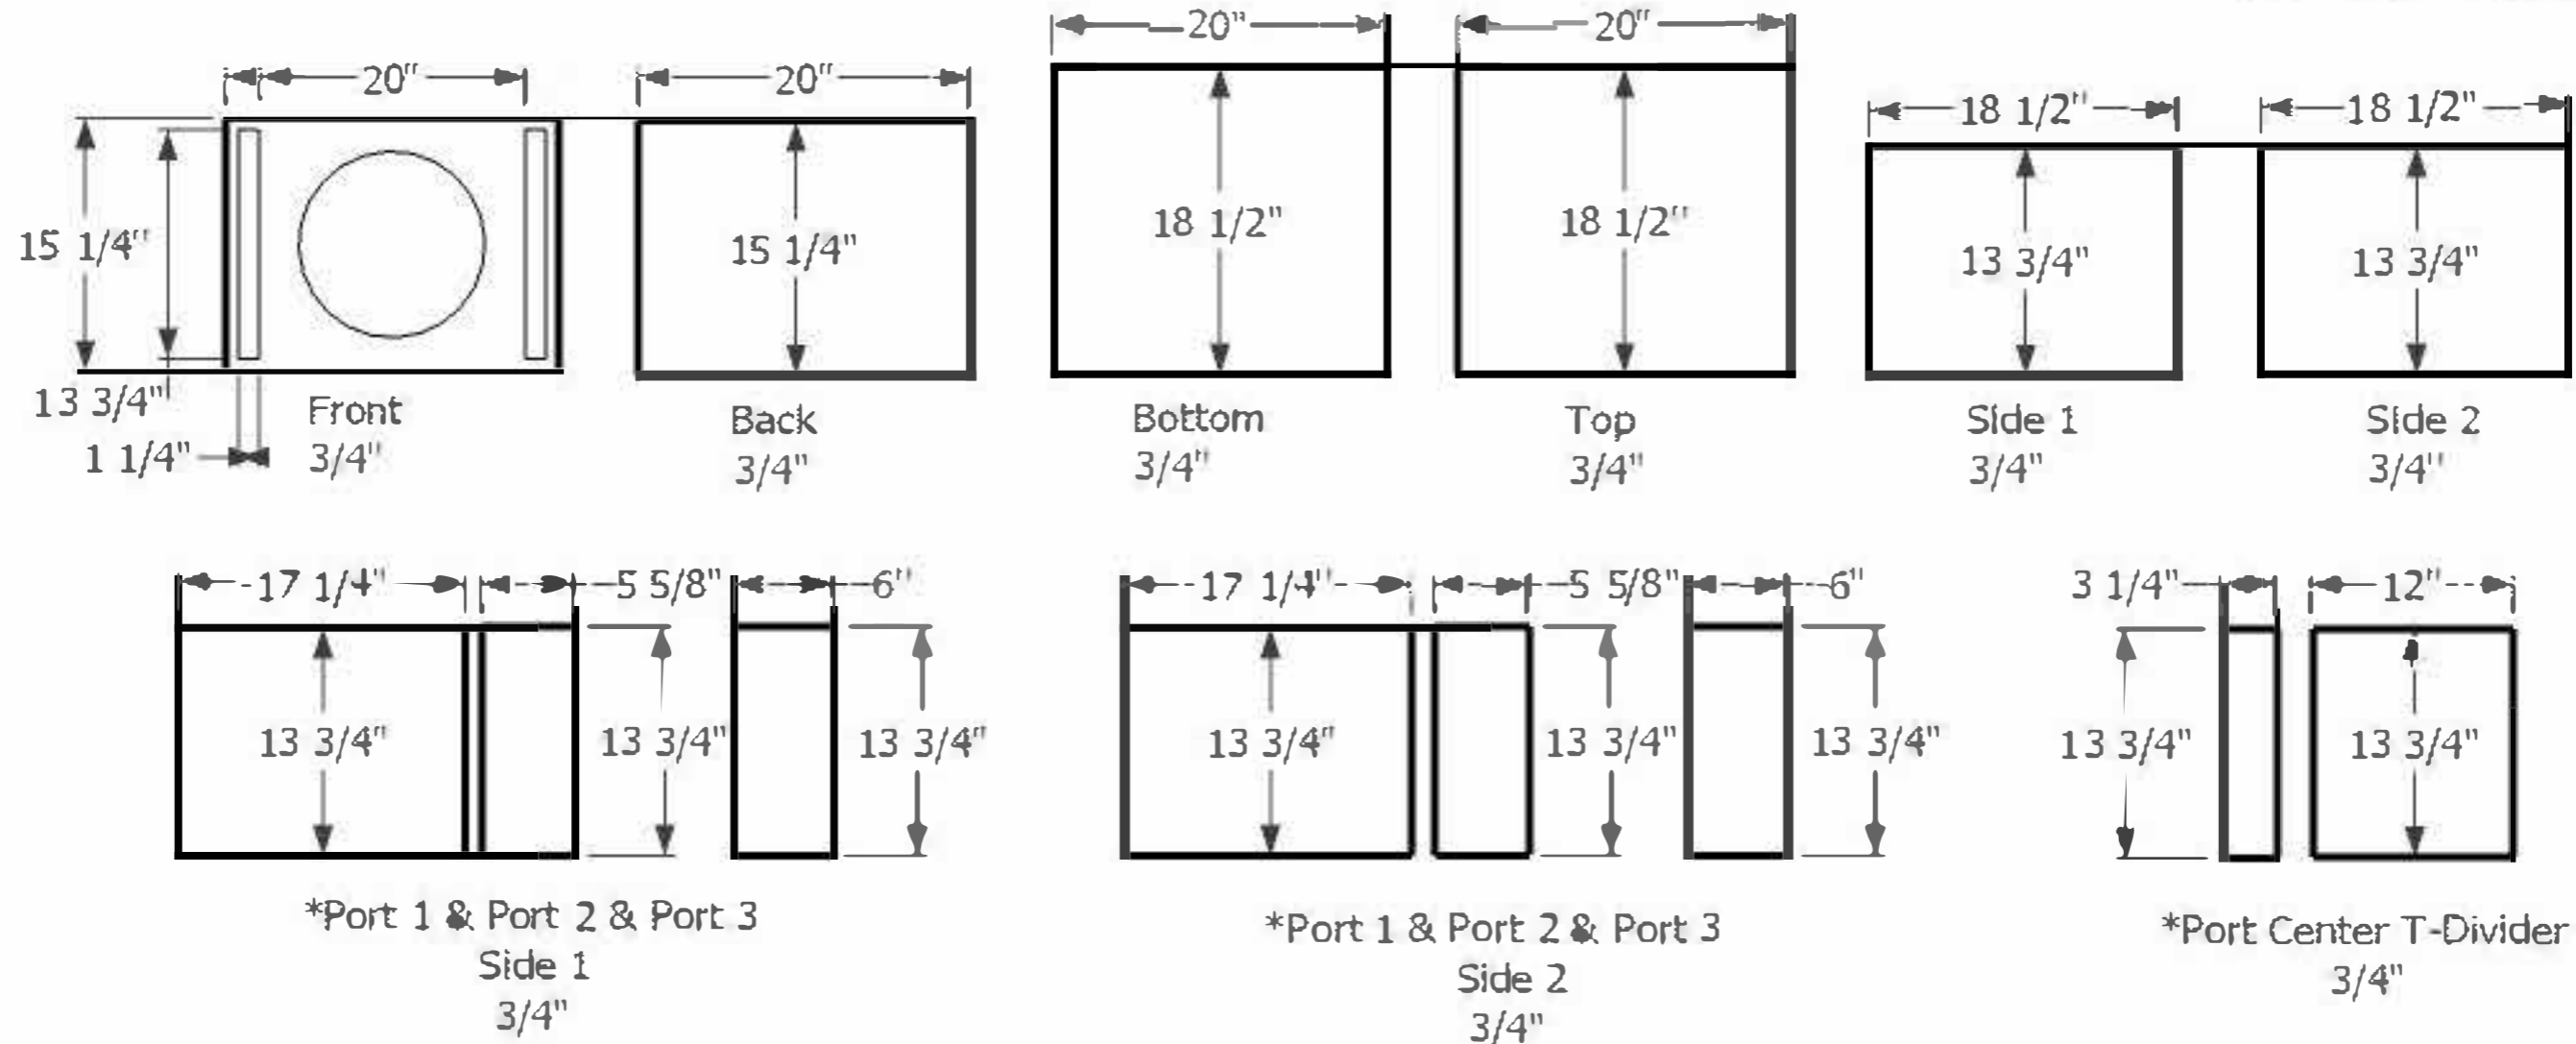

Wet Sounds XS-XXX 12V2 / REVO XXX-12
Dual Slot Ported Enclosure

Ext: 20" X 20" X 15.25"
Int: 18.5" X 18.5" X 13.75"
Gross Volume: 2.72 ft³
Net Volume: 1.44 ft³
Port Volume: 1.28 ft³
Port Length: 45.875"
Port Tuning: 36.19 hz

Wet Sounds XS-XXX 12V2 / REVO XXX-12
Dual Slot Ported Box Cutsheet

Net Volume: 1.44 ft³
 Port Volume: 1.28 ft³
 Port Length: 45.875"
 Tuning Hz: 36.18Hz

* Indicates that these panels MUST be glued together before putting into the box