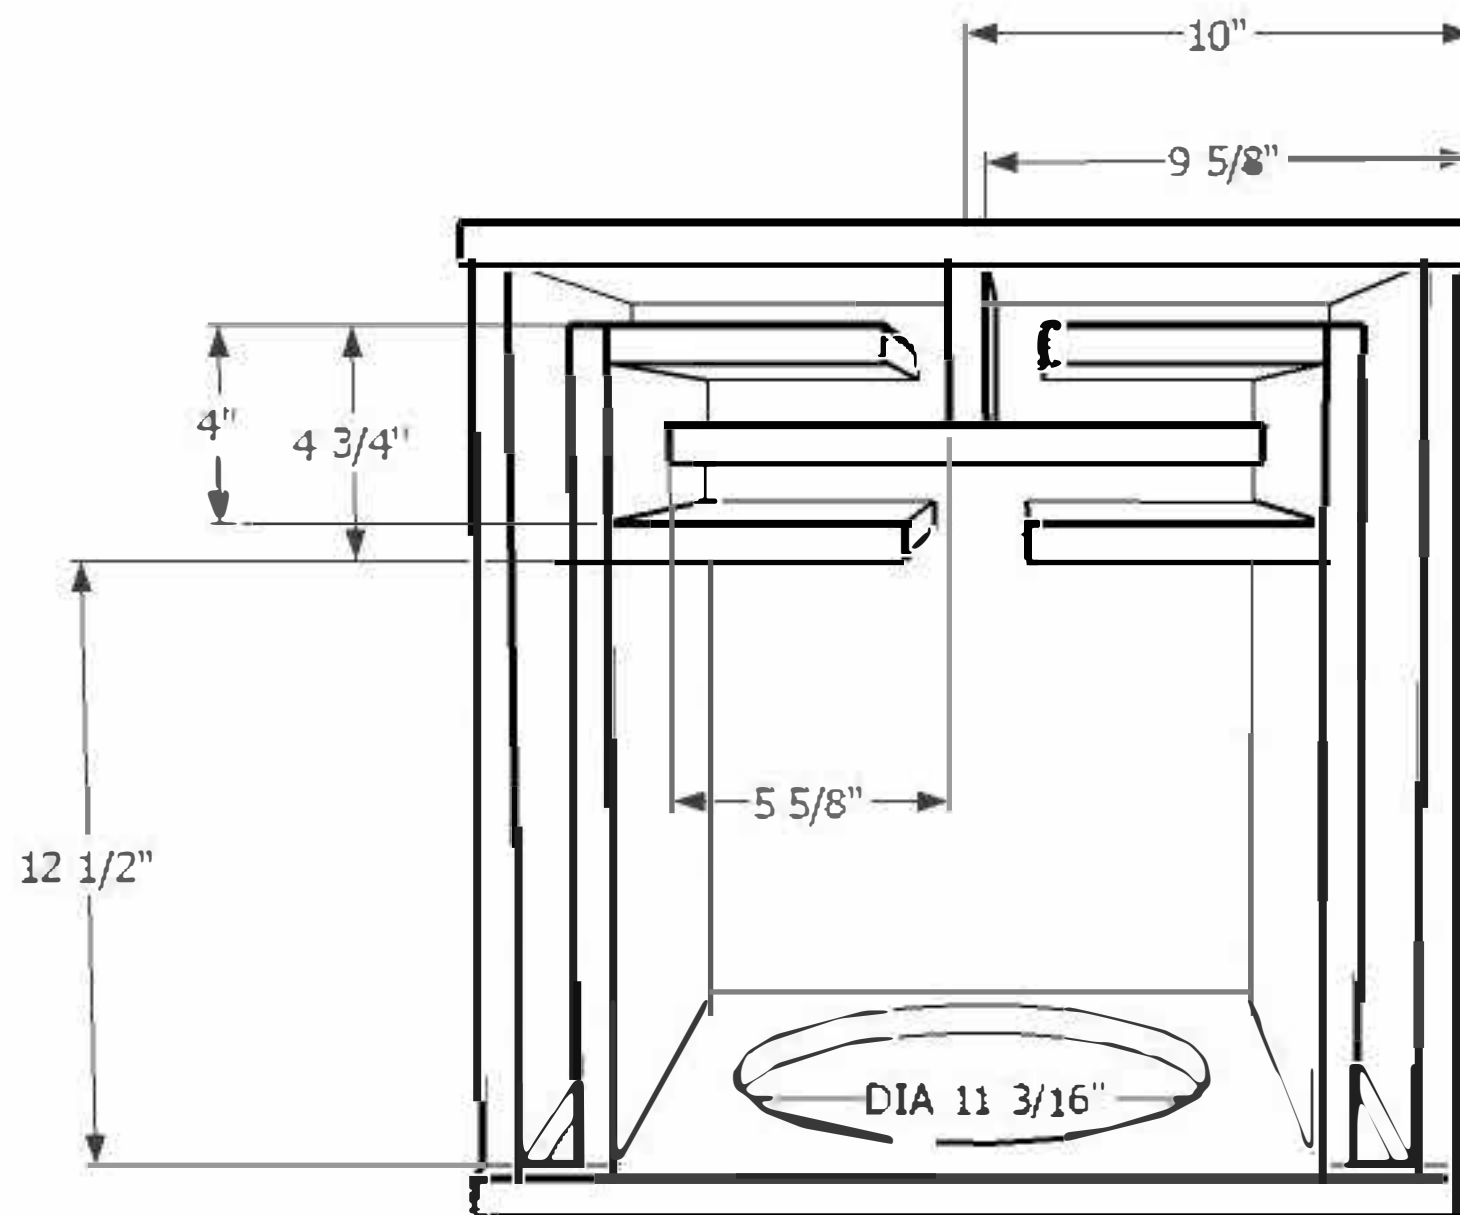

Wet Sounds XS-XXX 12V2 / REVO XXX-12
Dual Slot Ported Enclosure

Ext: 20" X 20" X 15.25"
Int: 18.5" X 18.5" X 13.75"
Gross Volume: 2.72 ft³
Net Volume: 1.44 ft³
Port Volume: 1.28 ft³
Port Length: 45.875"
Port Tuning: 36.19 hz

Wet Sounds XS-XXX 12V2 / REVO XXX-12
Dual Slot Ported Box Cutsheet

Net Volume: 1.44 ft³
 Port Volume: 1.28 ft³
 Port Length: 45.875"
 Tuning Hz: 36.18Hz

* Indicates that these panels MUST be glued together before putting into the box