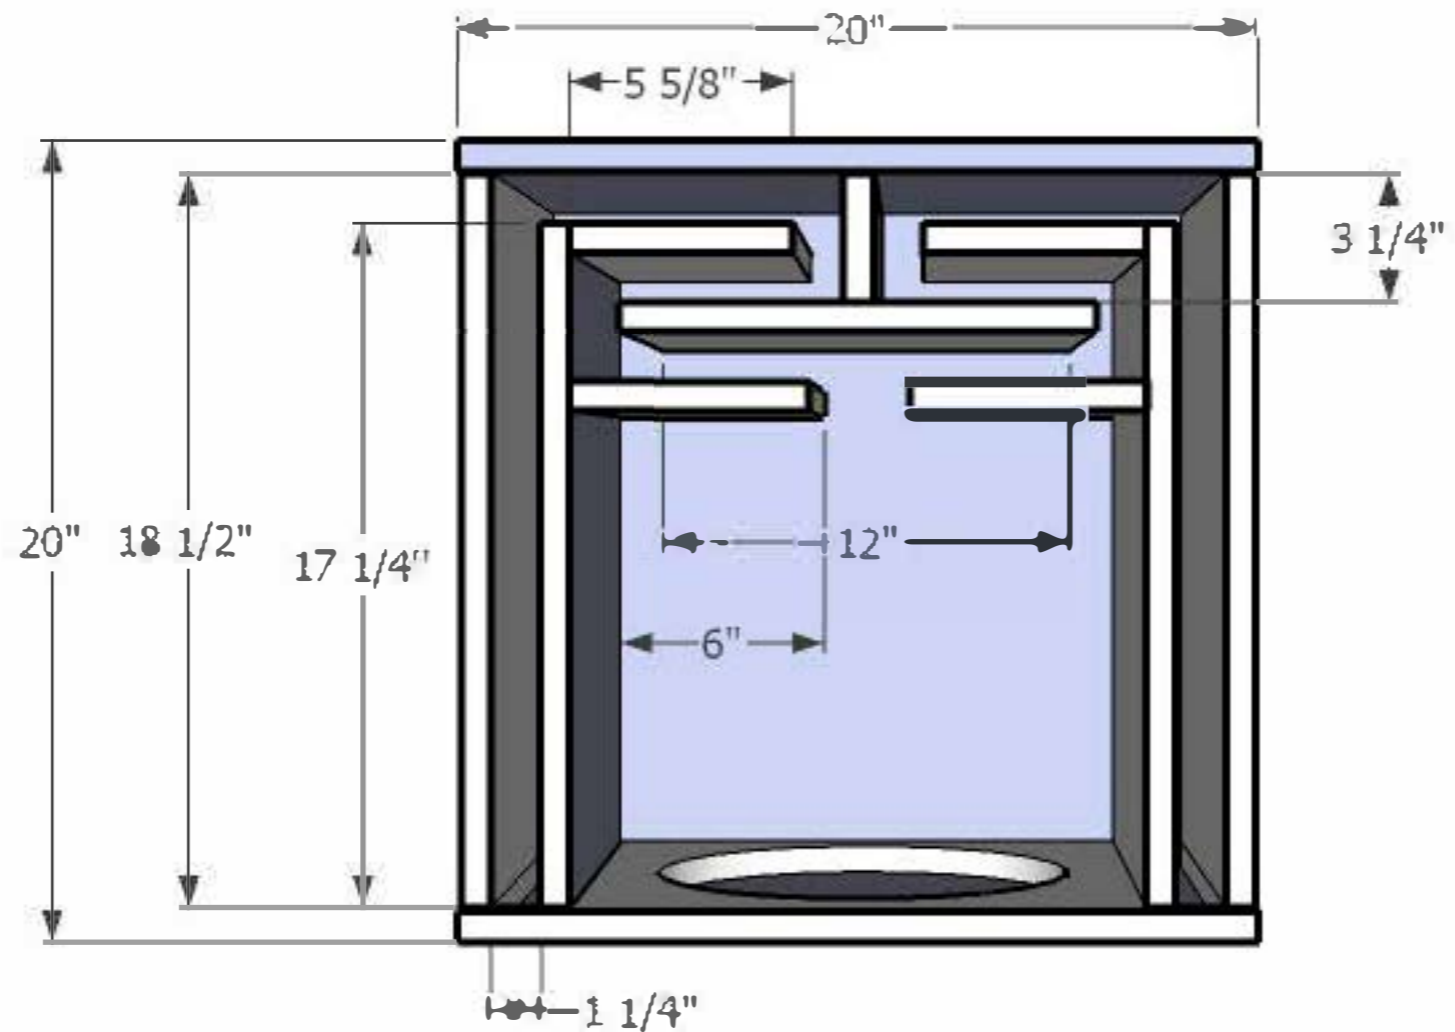

Wet Sounds XS-XXX 12V2 / REVO XXX-12
Dual Slot Ported Enclosure

Ext: 20" X 20" X 15.25"
Int: 18.5" X 18.5" X 13.75"
Gross Volume: 2.72 ft³
Net Volume: 1.44 ft³
Port Volume: 1.28 ft³
Port Length: 45.875"
Port Tuning: 36.19 hz

Wet Sounds XS-XXX 12V2 / REVO XXX-12
Dual Slot Ported Box Cutsheet

Net Volume: 1.44 ft³
 Port Volume: 1.28 ft³
 Port Length: 45.875"
 Tuning Hz: 36.18Hz

* Indicates that these panels MUST be glued together before putting into the box