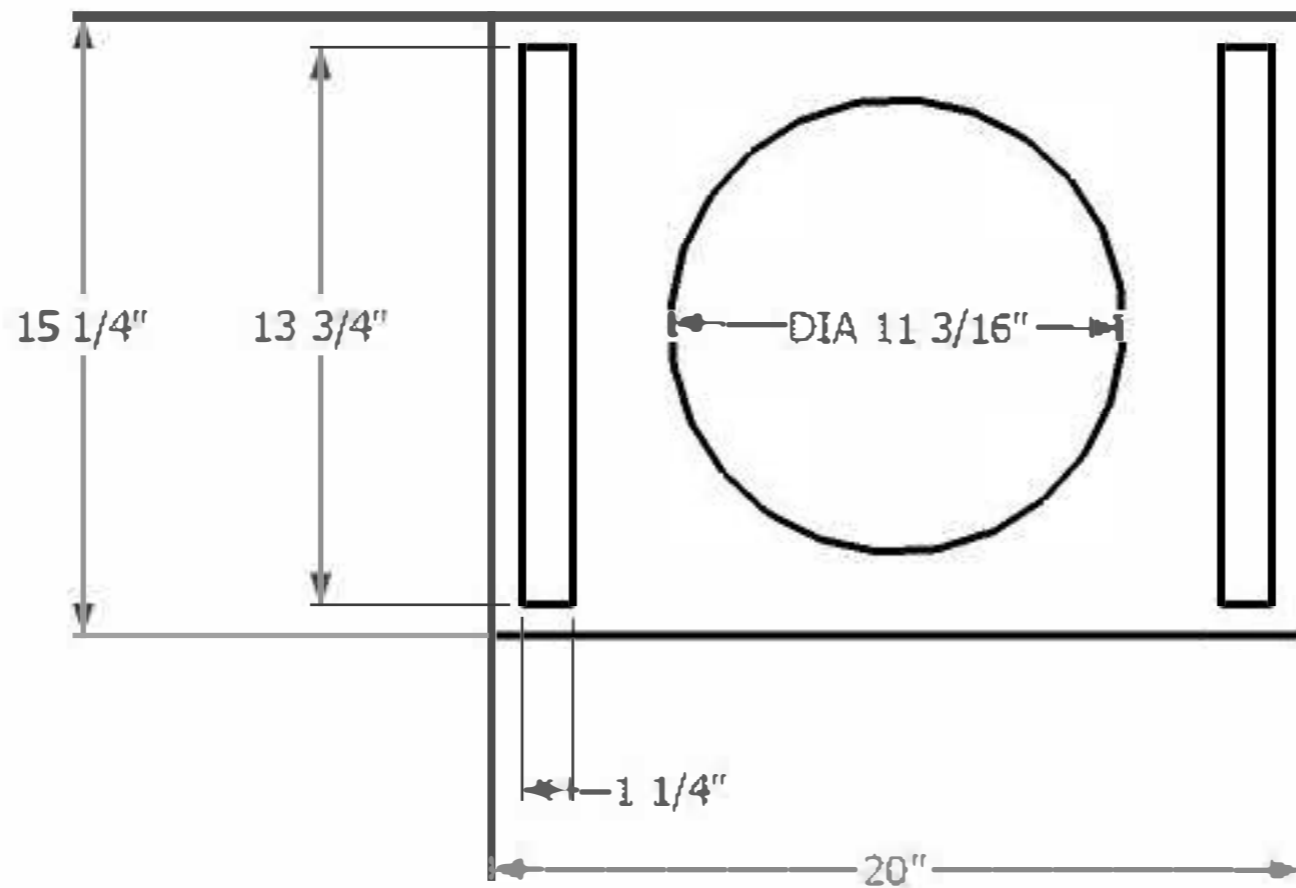

Wet Sounds XS-XXX 12V2 / REVO XXX-12
Dual Slot Ported Enclosure

Ext: 20" X 20" X 15.25"
Int: 18.5" X 18.5" X 13.75"
Gross Volume: 2.72 ft³
Net Volume: 1.44 ft³
Port Volume: 1.28 ft³
Port Length: 45.875"
Port Tuning: 36.19 hz