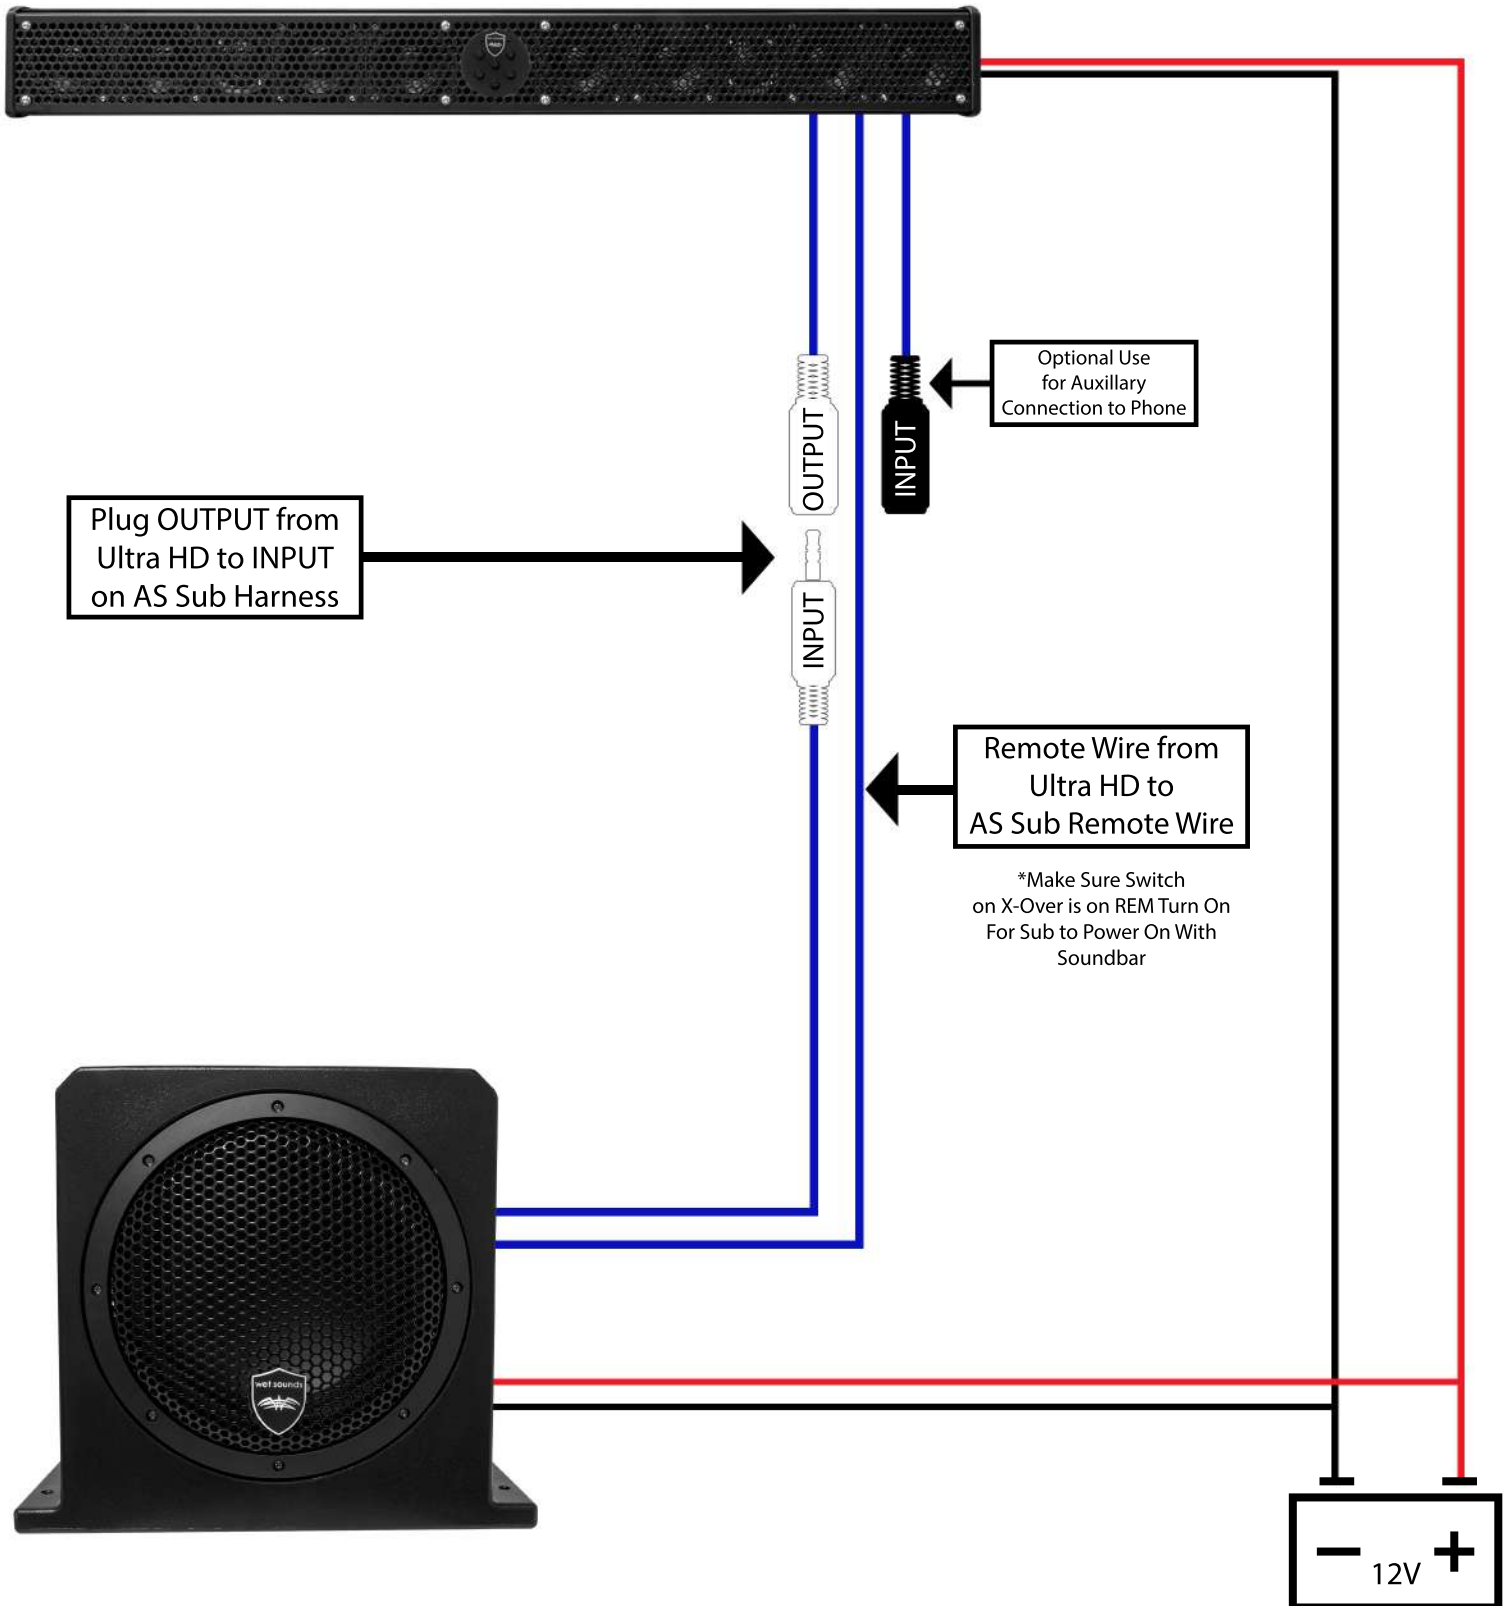

# Ultra HD - AS Sub Combo

\* All 12V+ Connections Should be Fused (As Included with Wiring)  
For Any Questions or Help, Please Call Us at 877-938-7757