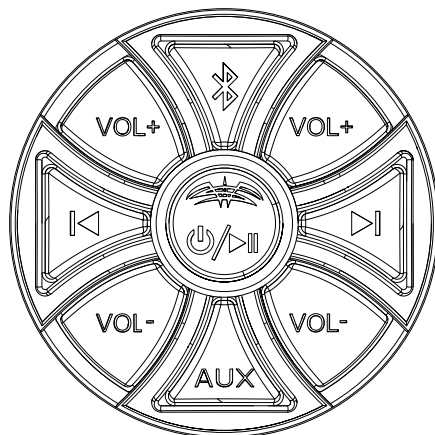

OPERATING INSTRUCTIONS

POWER/PLAY/PAUSE

When unit is powered off, press and hold to power on. When unit is on and connected to Bluetooth audio source, short press will play and pause media. Press and hold will power the unit off.

BLUETOOTH

Selects Bluetooth as the source. Also press and hold to enter into pairing mode.

AUX   AUX INPUT

Selects AUX Input as the source.

TRACK CONTROLS

Selects Tracks on Bluetooth Media Device.

VOL- / VOL+   VOLUME CONTROLS

Operates audio level of Zones. When zones are unlinked, the volume buttons on the left operate Zone 1 and buttons on the right operate Zone 2. When unlinked, the Zone 2 buttons will illuminate RED.

To Link, press and hold both **VOL+** at the same time. When linked, the buttons will flash and all four volume buttons will illuminate BLUE. In this state, the volume of both zones will increase and decrease in volume together when either of the volume controls are used. If the zones are at different levels when linked, the difference in levels will be maintained while linked.

To Unlink, press and hold both **VOL-** at the same time. When unlinked, the buttons will flash and the Zone 2 volume controls will illuminate RED.