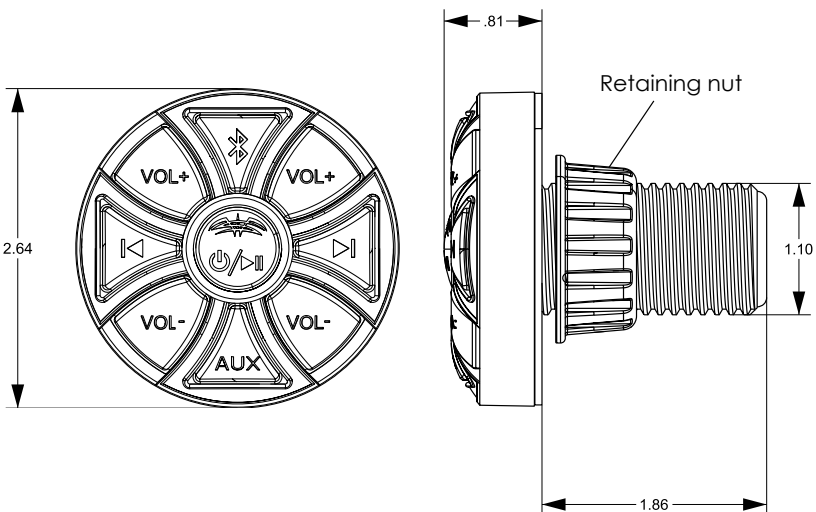

DIMENSIONS

MOUNTING INSTRUCTIONS

STEP 1: Locate desired location. Please refer to dimensions and check for clearance prior to cutting or drilling.

STEP 2: Drill or cut 1-1/8" hole.

STEP 3: Route wires through hole and then retaining nut.