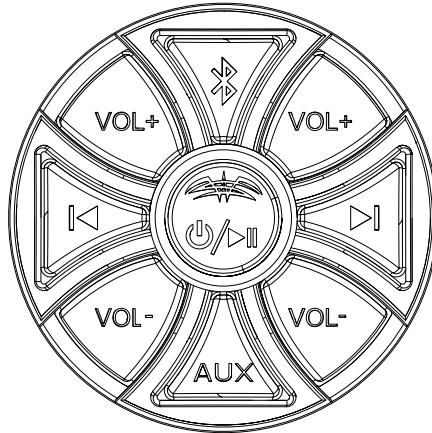

THANK YOU FOR CHOOSING WET SOUNDS FOR YOUR HIGH PERFORMANCE AUDIO SYSTEM!

The **WWX-DZ-BT** is an easy to operate Bluetooth Source Controller with two zones of output that can be linked or controlled independently.

Please take a moment to read the instruction manual & connection guide before starting the installation. If you have any questions or concerns, please contact your local Authorized Wet Sounds Dealer or Wet Sounds Tech Support at 877-938-7757.

FCC INFORMATION This device complies with part 15 of the **FCC** Rules. Operation is subject to the following two conditions:

1. This device may not cause harmful interference, and
2. This device must accept any interference received, including interference in a residential installation.