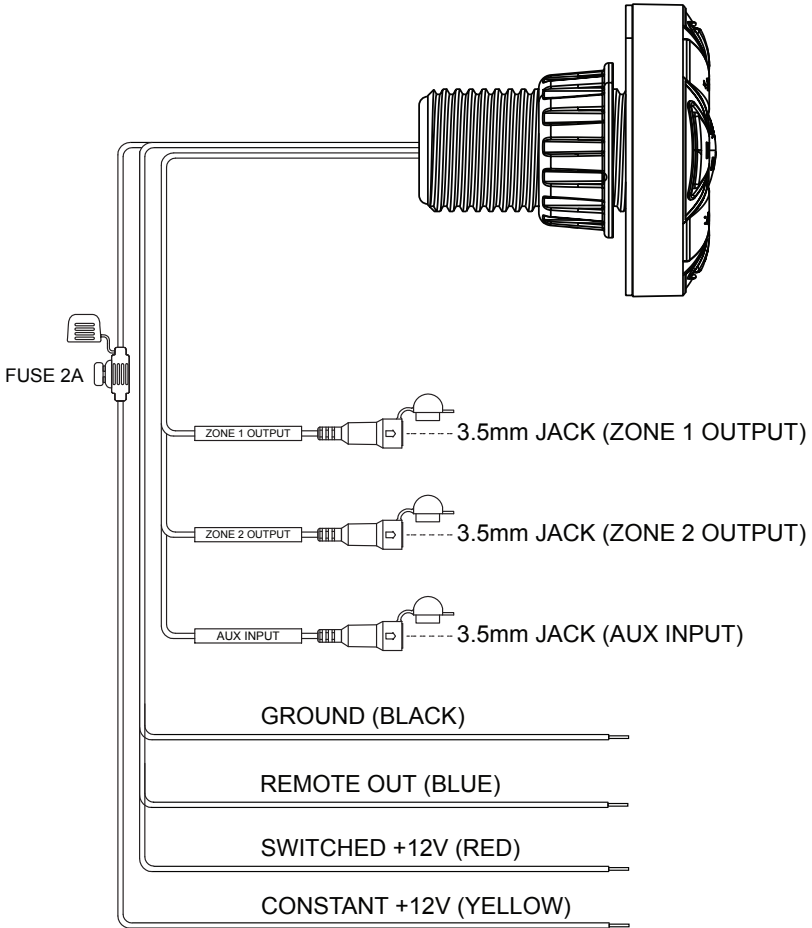

WIRING DIAGRAM