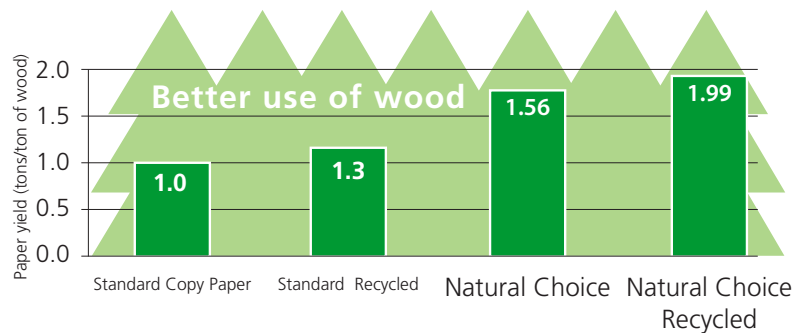

Natural Choice 30 copy paper is made with an innovative thermomechanical process that:

- Results in 92% less environmental impact across the paper's life cycle.
- Requires 44% less raw material—great for sustainability and economy, too.
- Uses recycled fiber for nearly a third of that raw material to help close the recycling loop, too.
- Consumes 47% less water than standard copy paper.
- Generates less waste and harmful emissions with a carbon footprint 53% smaller than standard copy paper.

That means bright, white Natural Choice 30 helps you work more sustainably and meet both environmental and budget targets.

Please Recycle

Printed on Natural Choice 30 paper

Natural Choice™ 30  
Smart meets sustainable

## Environmental attributes

Natural Choice 30 is made with FSC Certified fiber plus 30% post-consumer waste for even greater sustainability. Our pulping process creates so much less landfill waste—known as “pre-cycling”—that the environmental benefits of another 5% recycled fiber are built into every sheet of Natural Choice 30. It is elemental chlorine free (ECF) and 100% percent recyclable again.