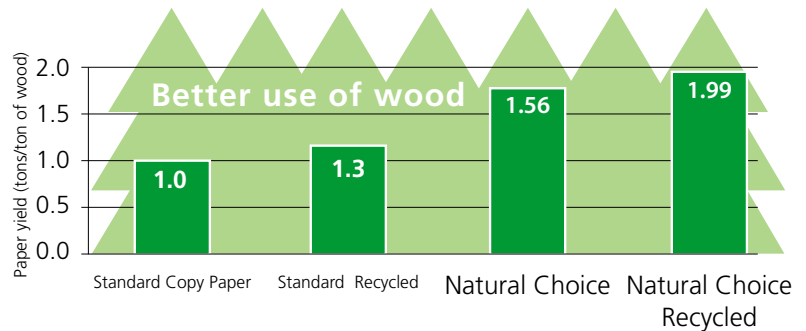

- Results in 92% less environmental impact across the paper's life cycle.
- Requires 33% less raw material—great for sustainability and economy, too.
- Consumes 47% less water and less electricity than standard copy paper.
- Generates far less waste and about half the carbon footprint.

That means bright, white Natural Choice helps you work more sustainably and meet both environmental and budget targets.

Natural Choice
Smart meets sustainable

the Responsible CHOICE

Environmental attributes

Natural Choice is made with FSC Certified fiber in a low-impact manufacturing process. This process creates so much less landfill waste—known as “pre-cycling”—that the environmental benefits of 5% recycled fiber are built into every sheet of Natural Choice. It is elemental chlorine free (ECF) and 100% percent recyclable again.

In all, that results in 92% less impact on the earth than standard copy paper.

Performance specifications

- Acid free for archival permanence
- Works great in printers and copiers of all kinds
- More opaque than standard copy paper, so it's better for two-sided printing
- 99.99% jam-free performance