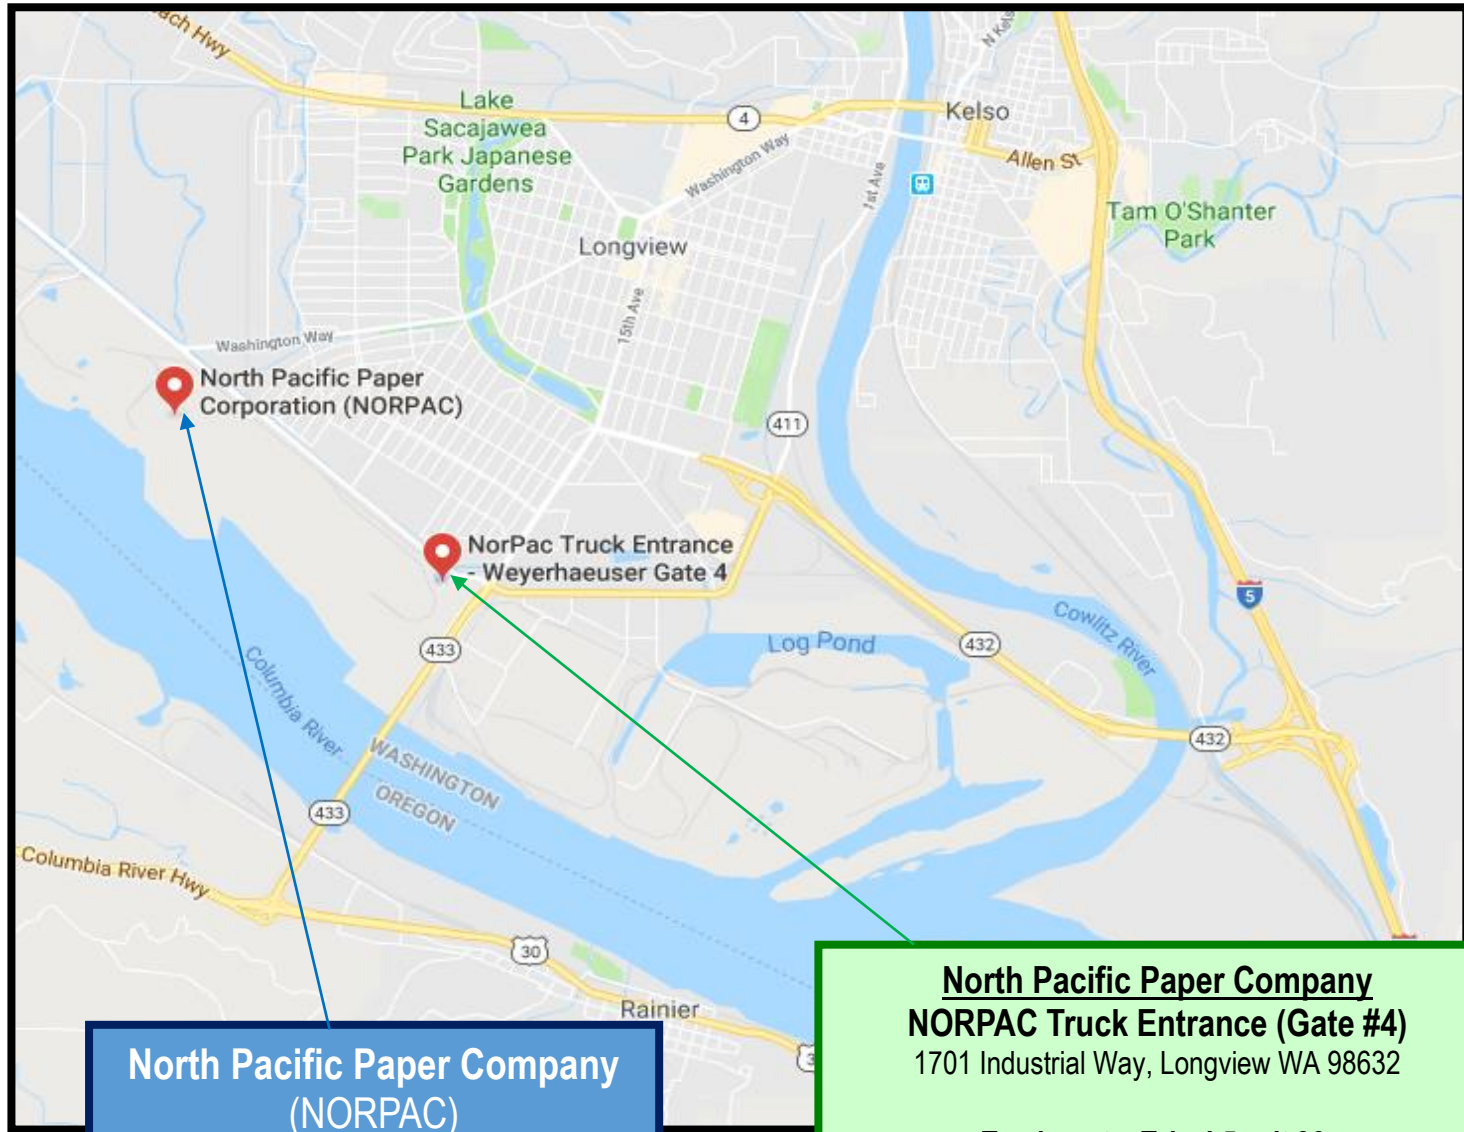

DIRECTIONS TO NORPAC

**North Pacific Paper Company
(NORPAC)**
3001 Industrial Way
Longview, WA 98632
(360) 636-6400

**North Pacific Paper Company
NORPAC Truck Entrance (Gate #4)**
1701 Industrial Way, Longview WA 98632

**Truck route: Take I-5 exit 36,
Left on 3rd Avenue (Industrial Way)
Continue on Industrial Way
Cross over Oregon Way
Gate will be on your left**