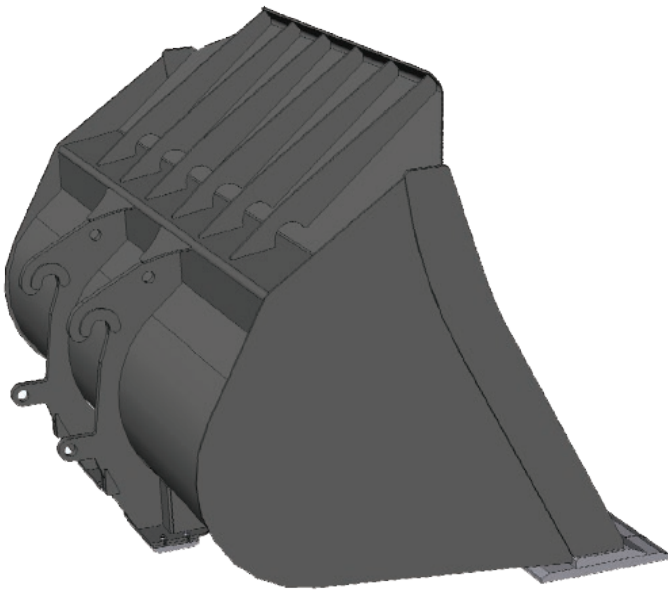

Heavy Construction **ATTACHMENTS**

GEM

LT

LIGHT MATERIAL BUCKET

The GEM Light Material Bucket is perfect for many uses involving light materials such as mulch, coal, etc.

- Drilled to accept OEM Edges and Teeth.

Available as Quick Coupler or Pin-On Style Mounting.