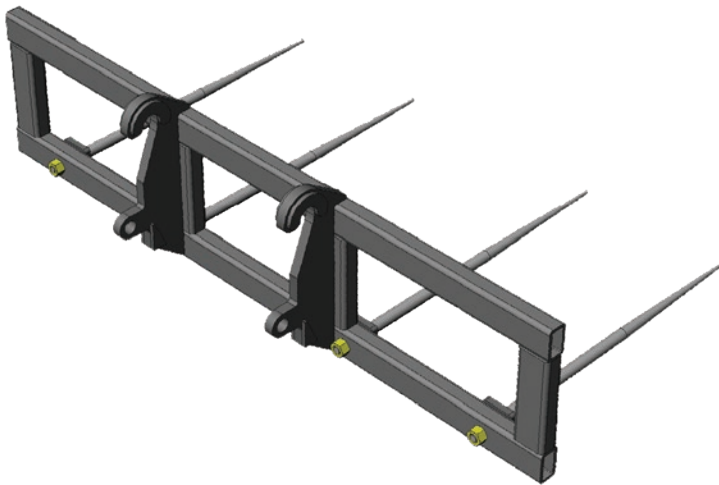

Heavy Construction **ATTACHMENTS**

GEM

BS

BALE SPEAR

- Will Handle Round or Square Bale

- Dairy
- Cattle Ranch
- Cash Crop