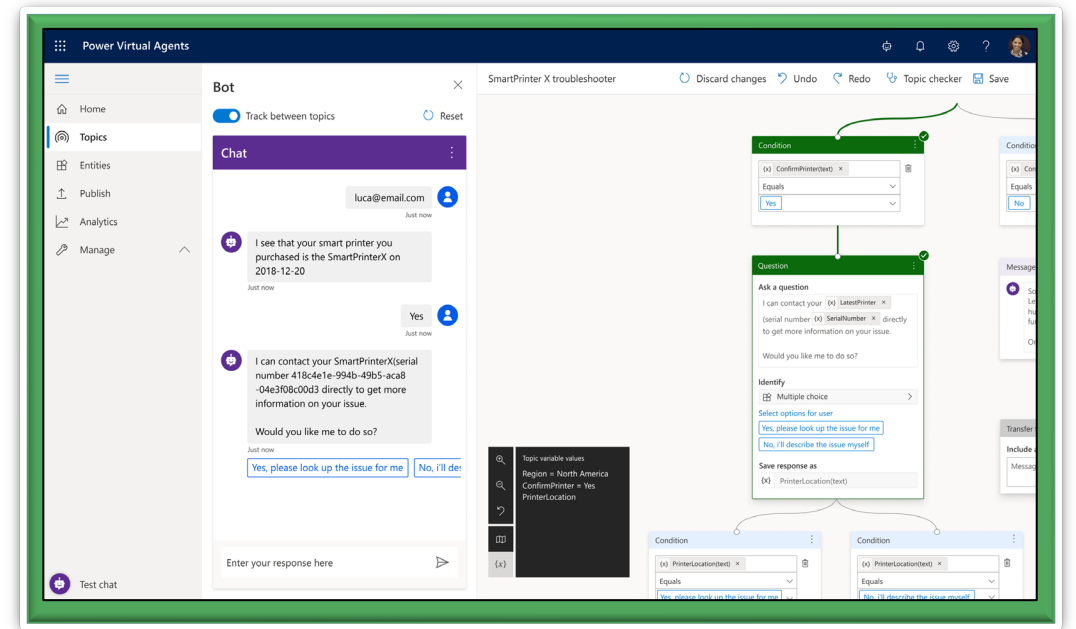

Enterprise-ready
security and
governance

Automate and integrate business processes with Power Automate

- Automate and model business processes across your apps and services
- From simple automations to advanced scenarios with branches, loops, and more
- Trigger actions, grant approvals, and get notifications right where you work
- Automate legacy, on-prem and cloud-based applications and services

Gain insights from your data regardless of where it lives with Power BI

- Connect to all your data and get a consolidated view across your business through a single pane of glass
- Create ad-hoc analysis, live dashboards and interactive reports that are easy to consume on the web and across mobile devices
- Build smart apps by infusing insights from your data and drive action with the power of the Power Platform

Build powerful virtual agents with Power Virtual Agents

- Enable subject matter experts to easily create powerful virtual agents using a guided, no-code graphical interface—all without the need for data scientists or developers.
- Enable the virtual agent to take action on the customer's behalf. Easily integrate your virtual agent with hundreds of services and systems out of the box or create custom workflows.
- Keep an eye on how your virtual agent is performing by using conversational metrics and dashboards. Get in-depth AI-driven insights to improve bot performance.