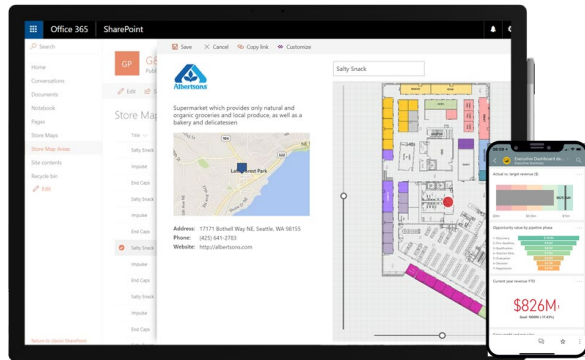

Customize, extend, and build all the apps you need

Seamless Dynamics 365, Office 365, and Azure integration along with connectors to more than 200 data sources

Tailor out-of-the-box solutions, embedded forms and dashboards