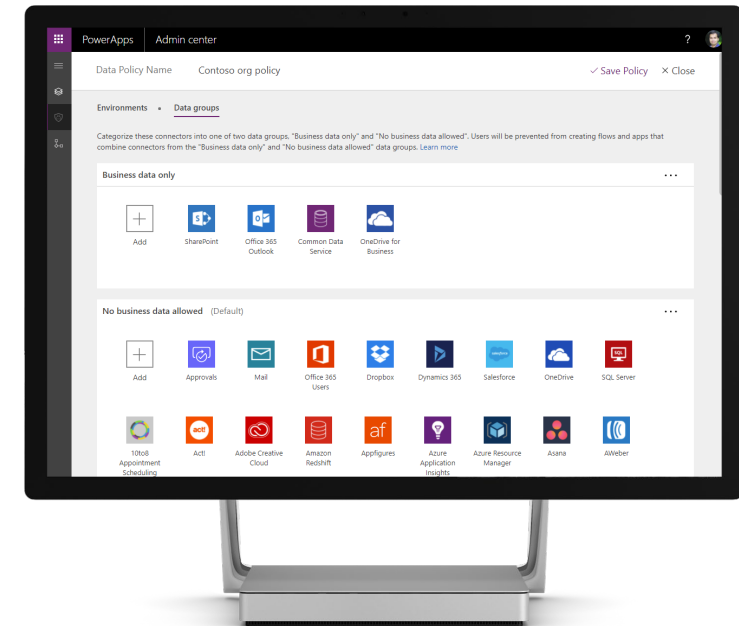

Customize, extend, and build all the apps you need

Seamless Dynamics 365, Office 365, and Azure integration along with connectors to more than 200 data sources

Tailor out-of-the-box solutions, embedded forms and dashboards

Highly customized task- and role-based apps

Immersive, end-to-end solutions

SOPHISTICATION

Enterprise-grade management and control

- All identity is managed through Azure Active Directory, enabling rich policies and multi-factor authentication
- Admin Center providing full audit logs, usage analytics, data loss prevention, security and data management
- Centrally manage all your apps, first and third party, deployed across your organization