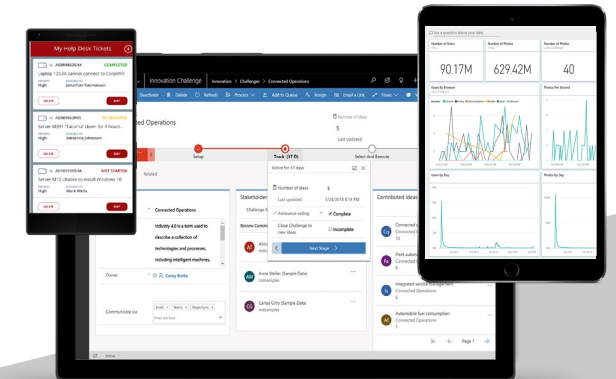

Gain insights from your data regardless of where it lives with Power BI

- Connect to all your data and get a consolidated view across your business through a single pane of glass
- Create ad-hoc analysis, live dashboards and interactive reports that are easy to consume on the web and across mobile devices
- Build smart apps by infusing insights from your data and drive action with the power of the Power Platform

Build powerful virtual agents with Power Virtual Agents

- Enable subject matter experts to easily create powerful virtual agents using a guided, no-code graphical interface—all without the need for data scientists or developers.
- Enable the virtual agent to take action on the customer's behalf. Easily integrate your virtual agent with hundreds of services and systems out of the box or create custom workflows.
- Keep an eye on how your virtual agent is performing by using conversational metrics and dashboards. Get in-depth AI-driven insights to improve bot performance.

Customize, extend, and build all the apps you need

Seamless Dynamics 365, Office 365, and Azure integration along with connectors to more than 200 data sources

Tailor out-of-the-box solutions, embedded forms and dashboards

Highly customized task- and role-based apps

Immersive, end-to-end solutions

SOPHISTICATION

Enterprise-grade management and control

- All identity is managed through Azure Active Directory, enabling rich policies and multi-factor authentication
- Admin Center providing full audit logs, usage analytics, data loss prevention, security and data management
- Centrally manage all your apps, first and third party, deployed across your organization