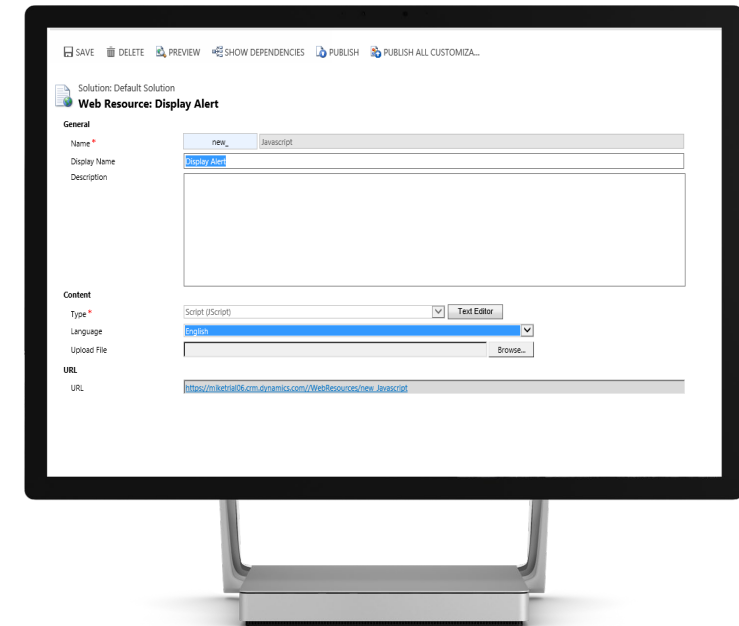

Amplify professional developer productivity

- Extend applications using custom code
- Build custom controls and connectors that everyone can use with Power Apps component framework
- Write advanced client or server-side logic leveraging Azure Machine Learning, Cognitive Services, Bing APIs, custom code, or any service of your choice
- Leverage Azure DevOps to seamlessly manage your solution

Enterprise-grade

Cloud and on-premises connectivity

Pro-developer extensibility