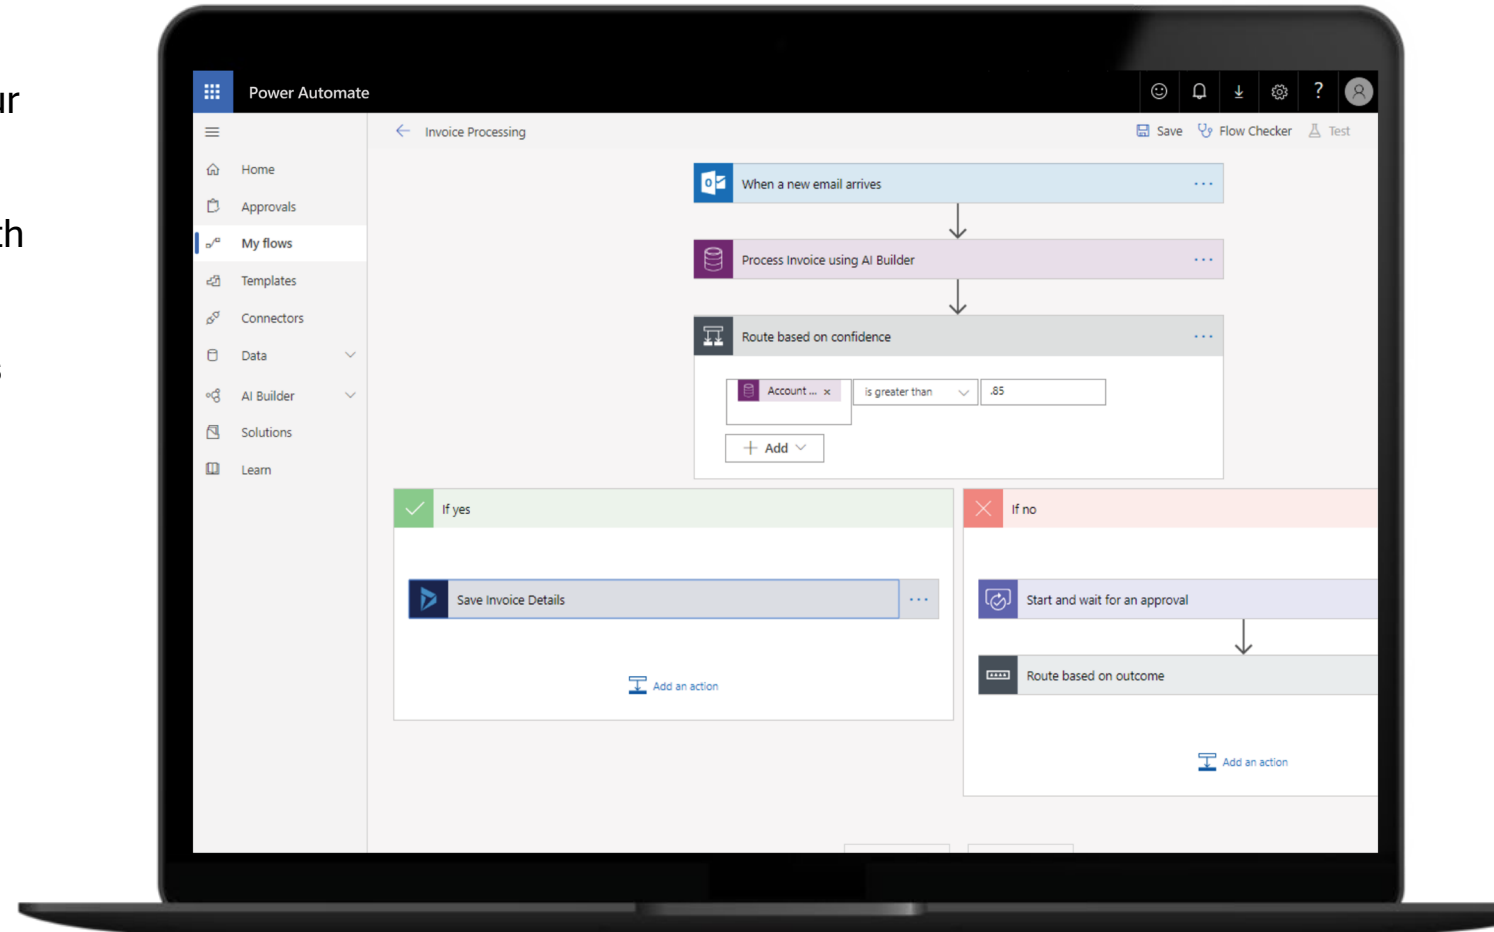

Gain
productivity.
Automatically.

Microsoft Power Platform

One connected platform that empowers everyone to innovate

Build web and mobile
apps and workflows
fast and
without limits

Gain insights from your
data regardless of
where it lives

Enterprise-ready
security and
governance

Automate and integrate business processes with Power Automate

- Automate and model business processes across your apps and services
- From simple automations to advanced scenarios with branches, loops, and more
- Trigger actions, grant approvals, and get notifications right where you work
- Automate legacy, on-prem and cloud-based applications and services

Gain insights from your data regardless of where it lives with Power BI

- Connect to all your data and get a consolidated view across your business through a single pane of glass
- Create ad-hoc analysis, live dashboards and interactive reports that are easy to consume on the web and across mobile devices
- Build smart apps by infusing insights from your data and drive action with the power of the Power Platform