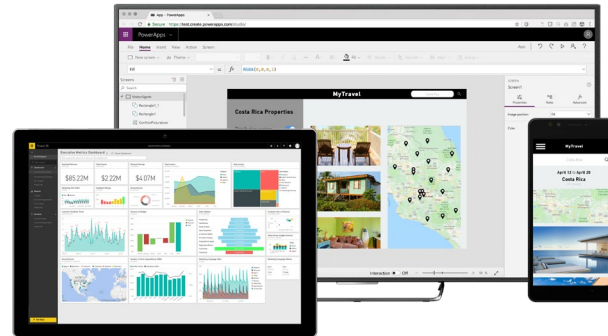

Highly customized task- and role-based apps