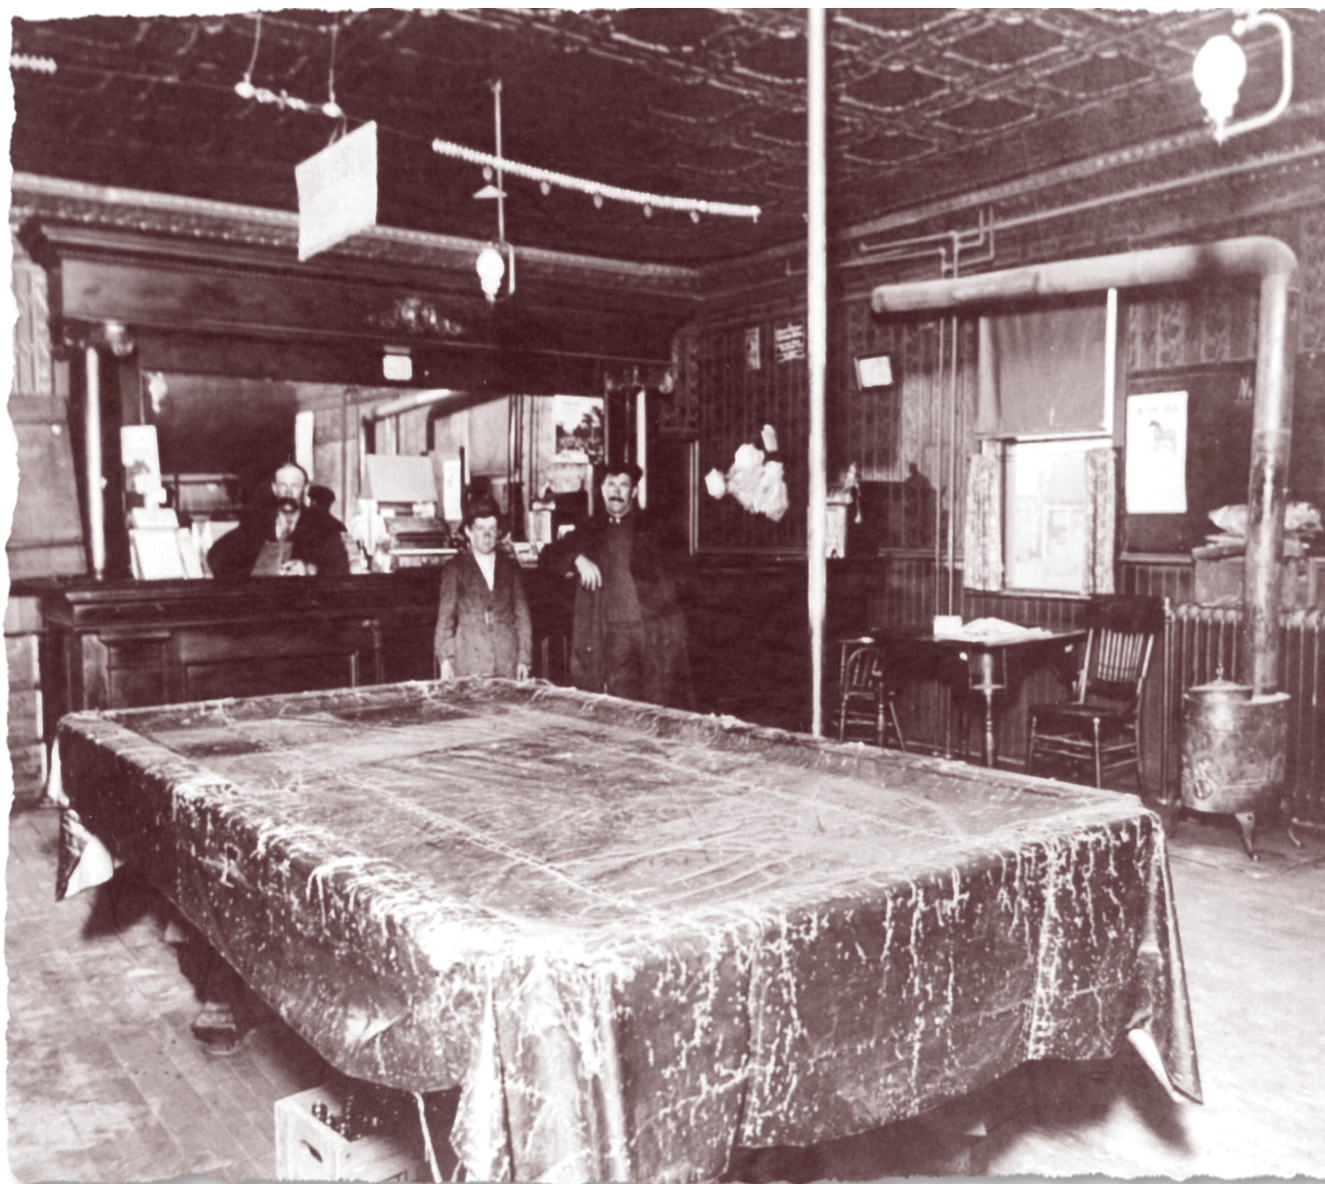

Hotel in Sherwood

The gentleman behind the counter is believed to be Patrick Strebe.

Photo from Joe Diedrich's collection

NOVEMBER 2021

SUNDAY							MONDAY	TUESDAY	WEDNESDAY	THURSDAY	FRIDAY	SATURDAY
October 2021 S M T W T F S 1 2 3 4 5 6 7 8 9 10 11 12 13 14 15 16 17 18 19 20 21 22 23 24 25 26 27 28 29 30 31							1	2	3	4	5	6
7	8	9	10	11	12	13						
DAYLIGHT SAVING TIME ENDS				VETERANS DAY								
14	15	16	17	18	19	20						
21	22	23	24	25	26	27						
				THANKSGIVING DAY Bank Closed								
28	29	30	December 2021 S M T W T F S 1 2 3 4 5 6 7 8 9 10 11 12 13 14 15 16 17 18 19 20 21 22 23 24 25 26 27 28 29 30 31