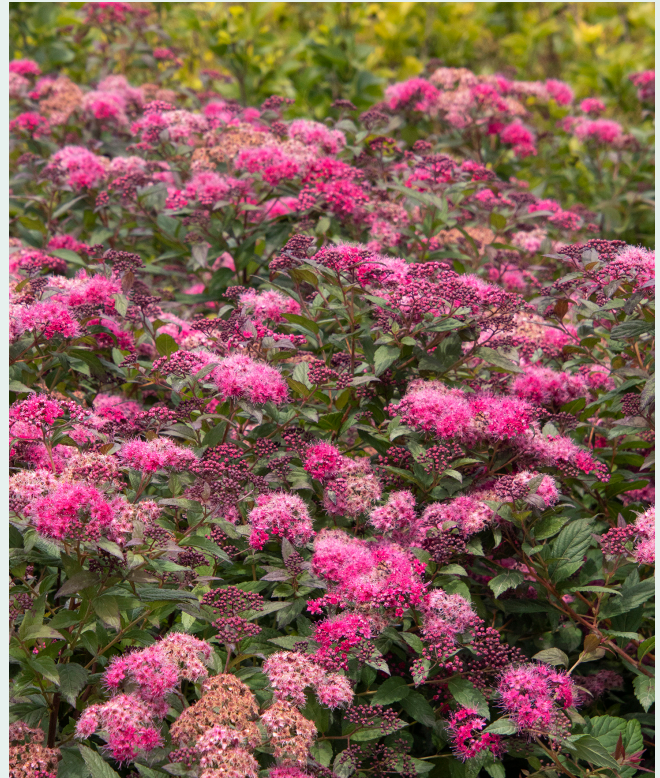

# Spectacular Spiraea

OUR SPIRAEA OFFER HOMEOWNERS EASY-CARE COLOR FOR SMALL SPACES.

- BEAUTIFUL FLOWERS AND FOLIAGE FOR MONTHS OF INTEREST IN THE GARDEN
- TOLERATES A WIDE RANGE OF CONDITIONS, INCLUDING CLAY SOIL
- COLORFUL FLOWERS ATTRACT POLLINATORS LIKE BEES AND BUTTERFLIES
- FOUR EASY-CARE SELECTIONS FROM WHICH TO CHOOSE:
  - > LIL' FLIRT: BURGUNDY NEW GROWTH AND DEEP PINK FLOWERS; 2½ FEET TALL AND WIDE
  - > LIL' SIZZLE®: GOLDEN-YELLOW LEAVES AND HOT PINK FLOWERS; 2½ FEET TALL AND WIDE
  - > LIMEMOUND®: LIME-GREEN FOLIAGE AND SOFT PINK FLOWERS; 4 FEET TALL AND WIDE
  - > WALBERTON'S® PLUMTASTIC: BLOOMS CONTINUOUSLY IN CERISE-PINK; 1½ FEET TALL AND WIDE

PERFECT FOR BEDS AND BORDERS, FOUNDATION PLANTINGS, AND POLLINATOR GARDENS

Zones: 3/4–8

Full sun.

Deciduous. Monrovia Exclusives.

WALBERTON'S® PLUMTASTIC

LIL' FLIRT

LIL' SIZZLE®

LIMEMOUND®