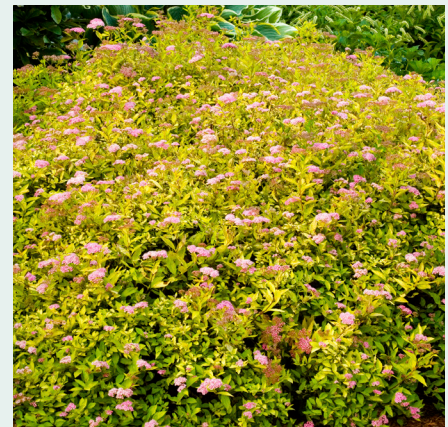

# Spectacular Spiraea

OUR SPIRAEA OFFER HOMEOWNERS EASY-CARE COLOR FOR SMALL SPACES.

- BEAUTIFUL FLOWERS AND FOLIAGE FOR MONTHS OF INTEREST IN THE GARDEN
- TOLERATES A WIDE RANGE OF CONDITIONS, INCLUDING CLAY SOIL
- COLORFUL FLOWERS ATTRACT POLLINATORS LIKE BEES AND BUTTERFLIES
- FOUR EASY-CARE SELECTIONS FROM WHICH TO CHOOSE:
  - > LIL' FLIRT: BURGUNDY NEW GROWTH AND DEEP PINK FLOWERS; 2½ FEET TALL AND WIDE
  - > LIL' SIZZLE®: GOLDEN-YELLOW LEAVES AND HOT PINK FLOWERS; 2½ FEET TALL AND WIDE
  - > LIMEMOUND®: LIME-GREEN FOLIAGE AND SOFT PINK FLOWERS; 4 FEET TALL AND WIDE
  - > WALBERTON'S® PLUMTASTIC: BLOOMS CONTINUOUSLY IN CERISE-PINK; 1½ FEET TALL AND WIDE

PERFECT FOR BEDS AND BORDERS, FOUNDATION PLANTINGS, AND POLLINATOR GARDENS

Zones: 3/4–8

Full sun.

Deciduous. Monrovia Exclusives.

WALBERTON'S® PLUMTASTIC

LIL' FLIRT

LIL' SIZZLE®

LIMEMOUND®