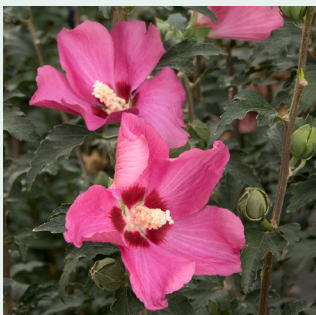

Chateau™ Rose of Sharon

THESE ENCHANTING SHRUBS PROVIDE MONTHS OF BEAUTIFUL FLOWERS THAT COVER THE STEMS FROM TOP TO BOTTOM.

- BLOOM NONSTOP EARLY SUMMER TO AUTUMN
- PRODUCE MASSES OF 3-INCH-WIDE FLOWERS
- GRACEFUL VASE-SHAPED HABIT
- LUSH, DEEP GREEN FOLIAGE
- ADD HEIGHT AND SCALE TO BEDS AND BORDERS
- BRED IN THE LOIRE VALLEY OF FRANCE

Zones: 5–9

Fast growing; 6' tall, 4' wide. Partial to full sun.

Deciduous. Monrovia Exclusive

CHATEAU™ de Versailles
Rose of Sharon

CHATEAU™ de Chambord
Rose of Sharon

CHATEAU™ de Chantilly
Rose of Sharon

CHATEAU™ D'AMBOISE ROSE OF SHARON