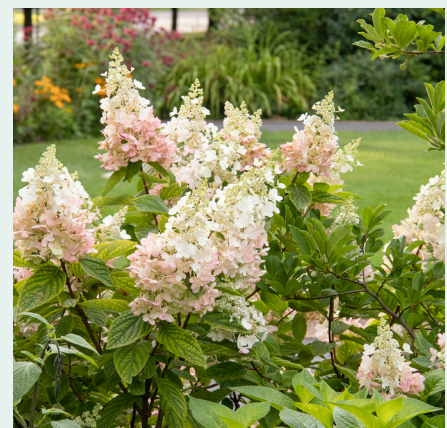

Premium *Hydrangea paniculata*

THESE ELEGANT SHRUBS ADD BOUNDLESS BEAUTY TO THE LATE-SUMMER AND AUTUMN LANDSCAPE.

- LONG-LASTING FLOWERS CONTINUE TO ADD WINTER INTEREST IN COLD-WEATHER CLIMATES
- BLOOM ON NEW WOOD, MAKING THEM EXCELLENT CHOICES FOR COLD CLIMATES
- FLOWERS DRY WELL FOR LASTING BEAUTY INDOORS AND OUT
- ANGEL'S BLUSH® FEATURES FLOWER CLUSTERS TO 10 INCHES (GROWS 12 FEET TALL, 10 FEET WIDE)
- CANDY APPLE™ OFFERS STRONG STEMS THAT DO NOT FLOP (ONLY 5 FEET TALL AND WIDE)
- STRAWBERRY SHAKE™ SHOWS OFF WHITE FLOWERHEADS THAT MATURE PINK (ONLY 5 FEET TALL, 4 FEET WIDE)

BEAUTIFUL CHOICES IN BEDS AND BORDERS, AS LUSH FLOWERING HEDGES, AND IN LARGE CONTAINERS

Zones: 4–8
Full sun.
Deciduous.

CANDY APPLE™ | Monrovia Exclusive

CANDY APPLE™
Monrovia Exclusive

STRAWBERRY SHAKE™
Monrovia Exclusive