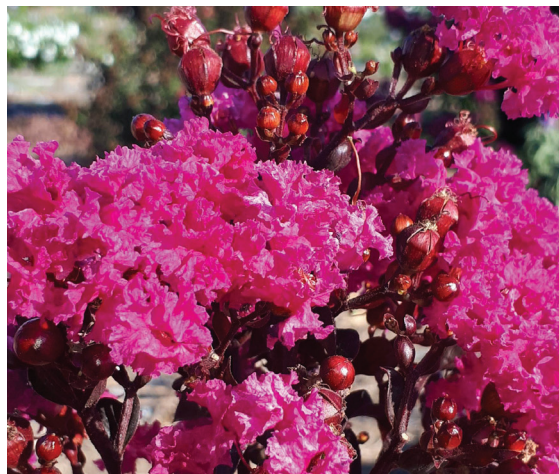

MONROVIA®

Since 1926

Summerlasting® Crape Myrtle

SUMMER STANDOUTS, THESE CRAPE MYRTLE ADD
LONG-LASTING BEAUTY TO LANDSCAPES.

Flowers appear earlier
and extend through summer,
providing nonstop color.

Rich purple-black foliage
highlights the colorful flowers.

Compact with excellent branching
– perfect for shrub borders
and small-space landscapes.

Three summery colors.
4 feet tall and wide.

SUMMERLASTING® COCONUT
Full sun. Deciduous. Monrovia Exclusive
ZONE: 7-10