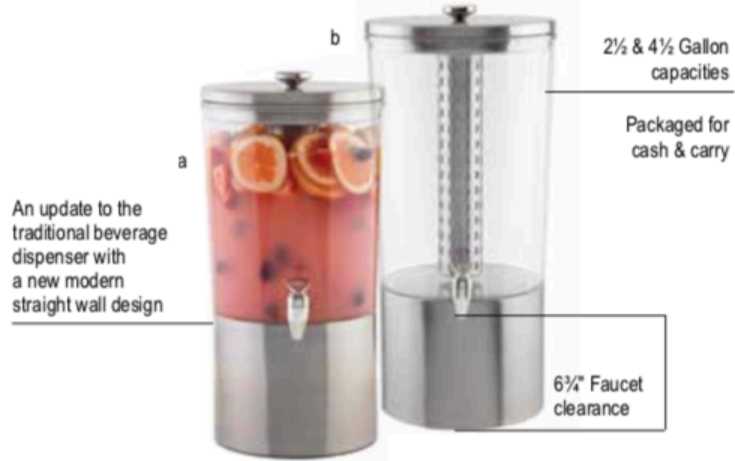

# choose to **infuse**

An update to the traditional beverage dispenser with a new modern straight wall design

## UPSCALE BEVERAGE DISPENSERS

Serve bulk beverages with our Upscale Beverage Dispensers. Each dispenser features a Tritan® reservoir with brushed Stainless Steel lid and base. Available in multiple capacities.

- Durable BPA-Free Tritan® Reservoir
- Removable Stainless Steel ice core and infuser tube
- Hand wash recommended

Item #	Description	Capacity	Min Order/Case Pack	List Price (\$)
<b>UPSCALE BEVERAGE DISPENSERS—STAINLESS STEEL, BPA-FREE TRITAN® PLASTIC WITH NICKEL PLATED ABS FAUCET</b>				
a.	*10450 ▶ Single, 9¼ x 12½ x 19¼" (6¼" faucet clearance)	2½ Gal	1 ea	210.00 ea
b.	*10451 ▶ Single, 11 x 13½ x 23¼" (6¼" faucet clearance)	4½ Gal	1 ea	330.00 ea

## DECORATIVE GLASS BEVERAGE DISPENSER

Treat guests to water, juices and more in our new Decorative Glass Beverage Dispenser. Cut glass pattern provides an elegantly charming presentation. Glass lid includes plastic gasket for a tight seal.