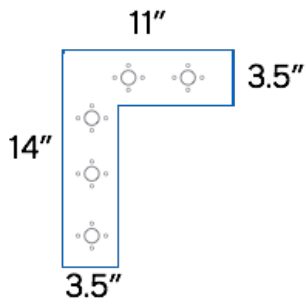

VERO INSPIRE 3 TOUCHLESS

9.5 in / 240 mm

16.7 in / 424 mm

18.2 in / 462 mm

19.5 in / 496 mm

Vero+ Filtration Box

17.45" | 443.3 mm

23.48" | 596.3 mm

5.3" | 134.6 mm

ISO VIEW

SYSTEM DIMENSIONS	FILTRATION PACK
HEIGHT	17.45" / 443.3 mm
WIDTH	23.48" / 596.3 mm
DEPTH	5.3" / 134.6 mm

The art of authentic,
pure water.

Vero is a healthy, lifestyle
choice for Inspired Living

OPTIONAL FILTER MOUNTING BRACKETS

Overhead
View
"L" Bracket

Overhead
View
In-Line
Bracket