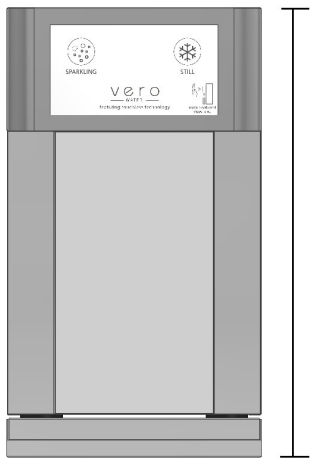

VERO INSPIRE 3 TOUCHLESS

9.5 in / 240 mm

16.7 in / 424 mm

18.2 in / 462 mm

19.5 in / 496 mm

Vero+ Filtration Box

17.45" | 443.3 mm

23.48" | 596.3 mm

5.3" | 134.6 mm

ISO VIEW

SYSTEM DIMENSIONS	FILTRATION PACK
HEIGHT	17.45" / 443.3 mm
WIDTH	23.48" / 596.3 mm
DEPTH	5.3" / 134.6 mm

The art of authentic,
pure water.

Vero is a healthy, lifestyle
choice for Inspired Living