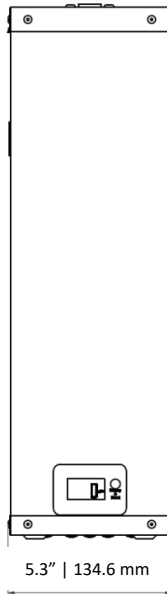

VERO INSPIRE 3 TOUCHLESS

9.5 in / 240 mm

16.7 in / 424 mm

18.2 in / 462 mm

19.5 in / 496 mm

Vero+ Filtration Box

17.45" | 443.3 mm

23.48" | 596.3 mm

5.3" | 134.6 mm

ISO VIEW

SYSTEM DIMENSIONS	FILTRATION PACK
HEIGHT	17.45" / 443.3 mm
WIDTH	23.48" / 596.3 mm
DEPTH	5.3" / 134.6 mm

The art of authentic,
pure water.

Vero is a healthy, lifestyle
choice for Inspired Living