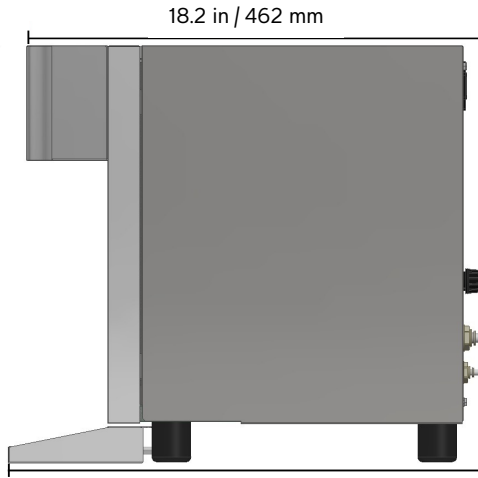

VERO INSPIRE 3 TOUCHLESS

9.5 in / 240 mm

16.7 in / 424 mm

18.2 in / 462 mm

19.5 in / 496 mm

Vero+ Filtration Box

17.45" | 443.3 mm

23.48" | 596.3 mm

5.3" | 134.6 mm

ISO VIEW

SYSTEM DIMENSIONS	FILTRATION PACK
HEIGHT	17.45" / 443.3 mm
WIDTH	23.48" / 596.3 mm
DEPTH	5.3" / 134.6 mm

The art of authentic,
pure water.

Vero is a healthy, lifestyle
choice for Inspired Living