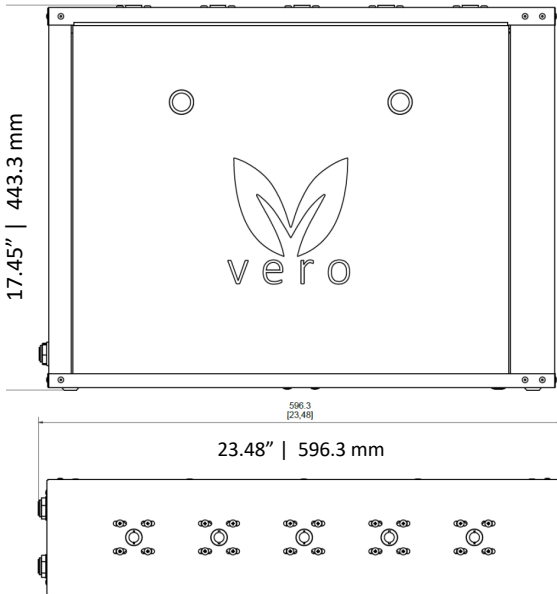

VERO INSPIRE 3 TOUCHLESS

9.5 in / 240 mm

16.7 in / 424 mm

18.2 in / 462 mm

19.5 in / 496 mm

Vero+ Filtration Box

17.45" | 443.3 mm

23.48" | 596.3 mm

5.3" | 134.6 mm

ISO VIEW

SYSTEM DIMENSIONS	FILTRATION PACK
HEIGHT	17.45" / 443.3 mm
WIDTH	23.48" / 596.3 mm
DEPTH	5.3" / 134.6 mm

The art of authentic,
pure water.

Vero is a healthy, lifestyle
choice for Inspired Living