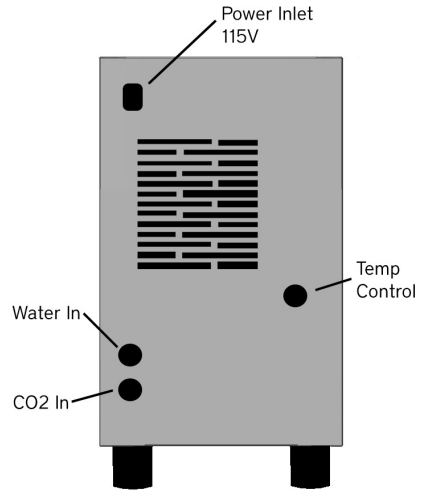

VERO INSPIRE 3 TOUCHLESS

9.5 in / 240 mm

16.7 in / 424 mm

18.2 in / 462 mm

19.5 in / 496 mm

Vero+ Filtration Box

17.45" | 443.3 mm

23.48" | 596.3 mm

5.3" | 134.6 mm

ISO VIEW

SYSTEM DIMENSIONS	FILTRATION PACK
HEIGHT	17.45" / 443.3 mm
WIDTH	23.48" / 596.3 mm
DEPTH	5.3" / 134.6 mm

The art of authentic,
pure water.

Vero is a healthy, lifestyle
choice for Inspired Living