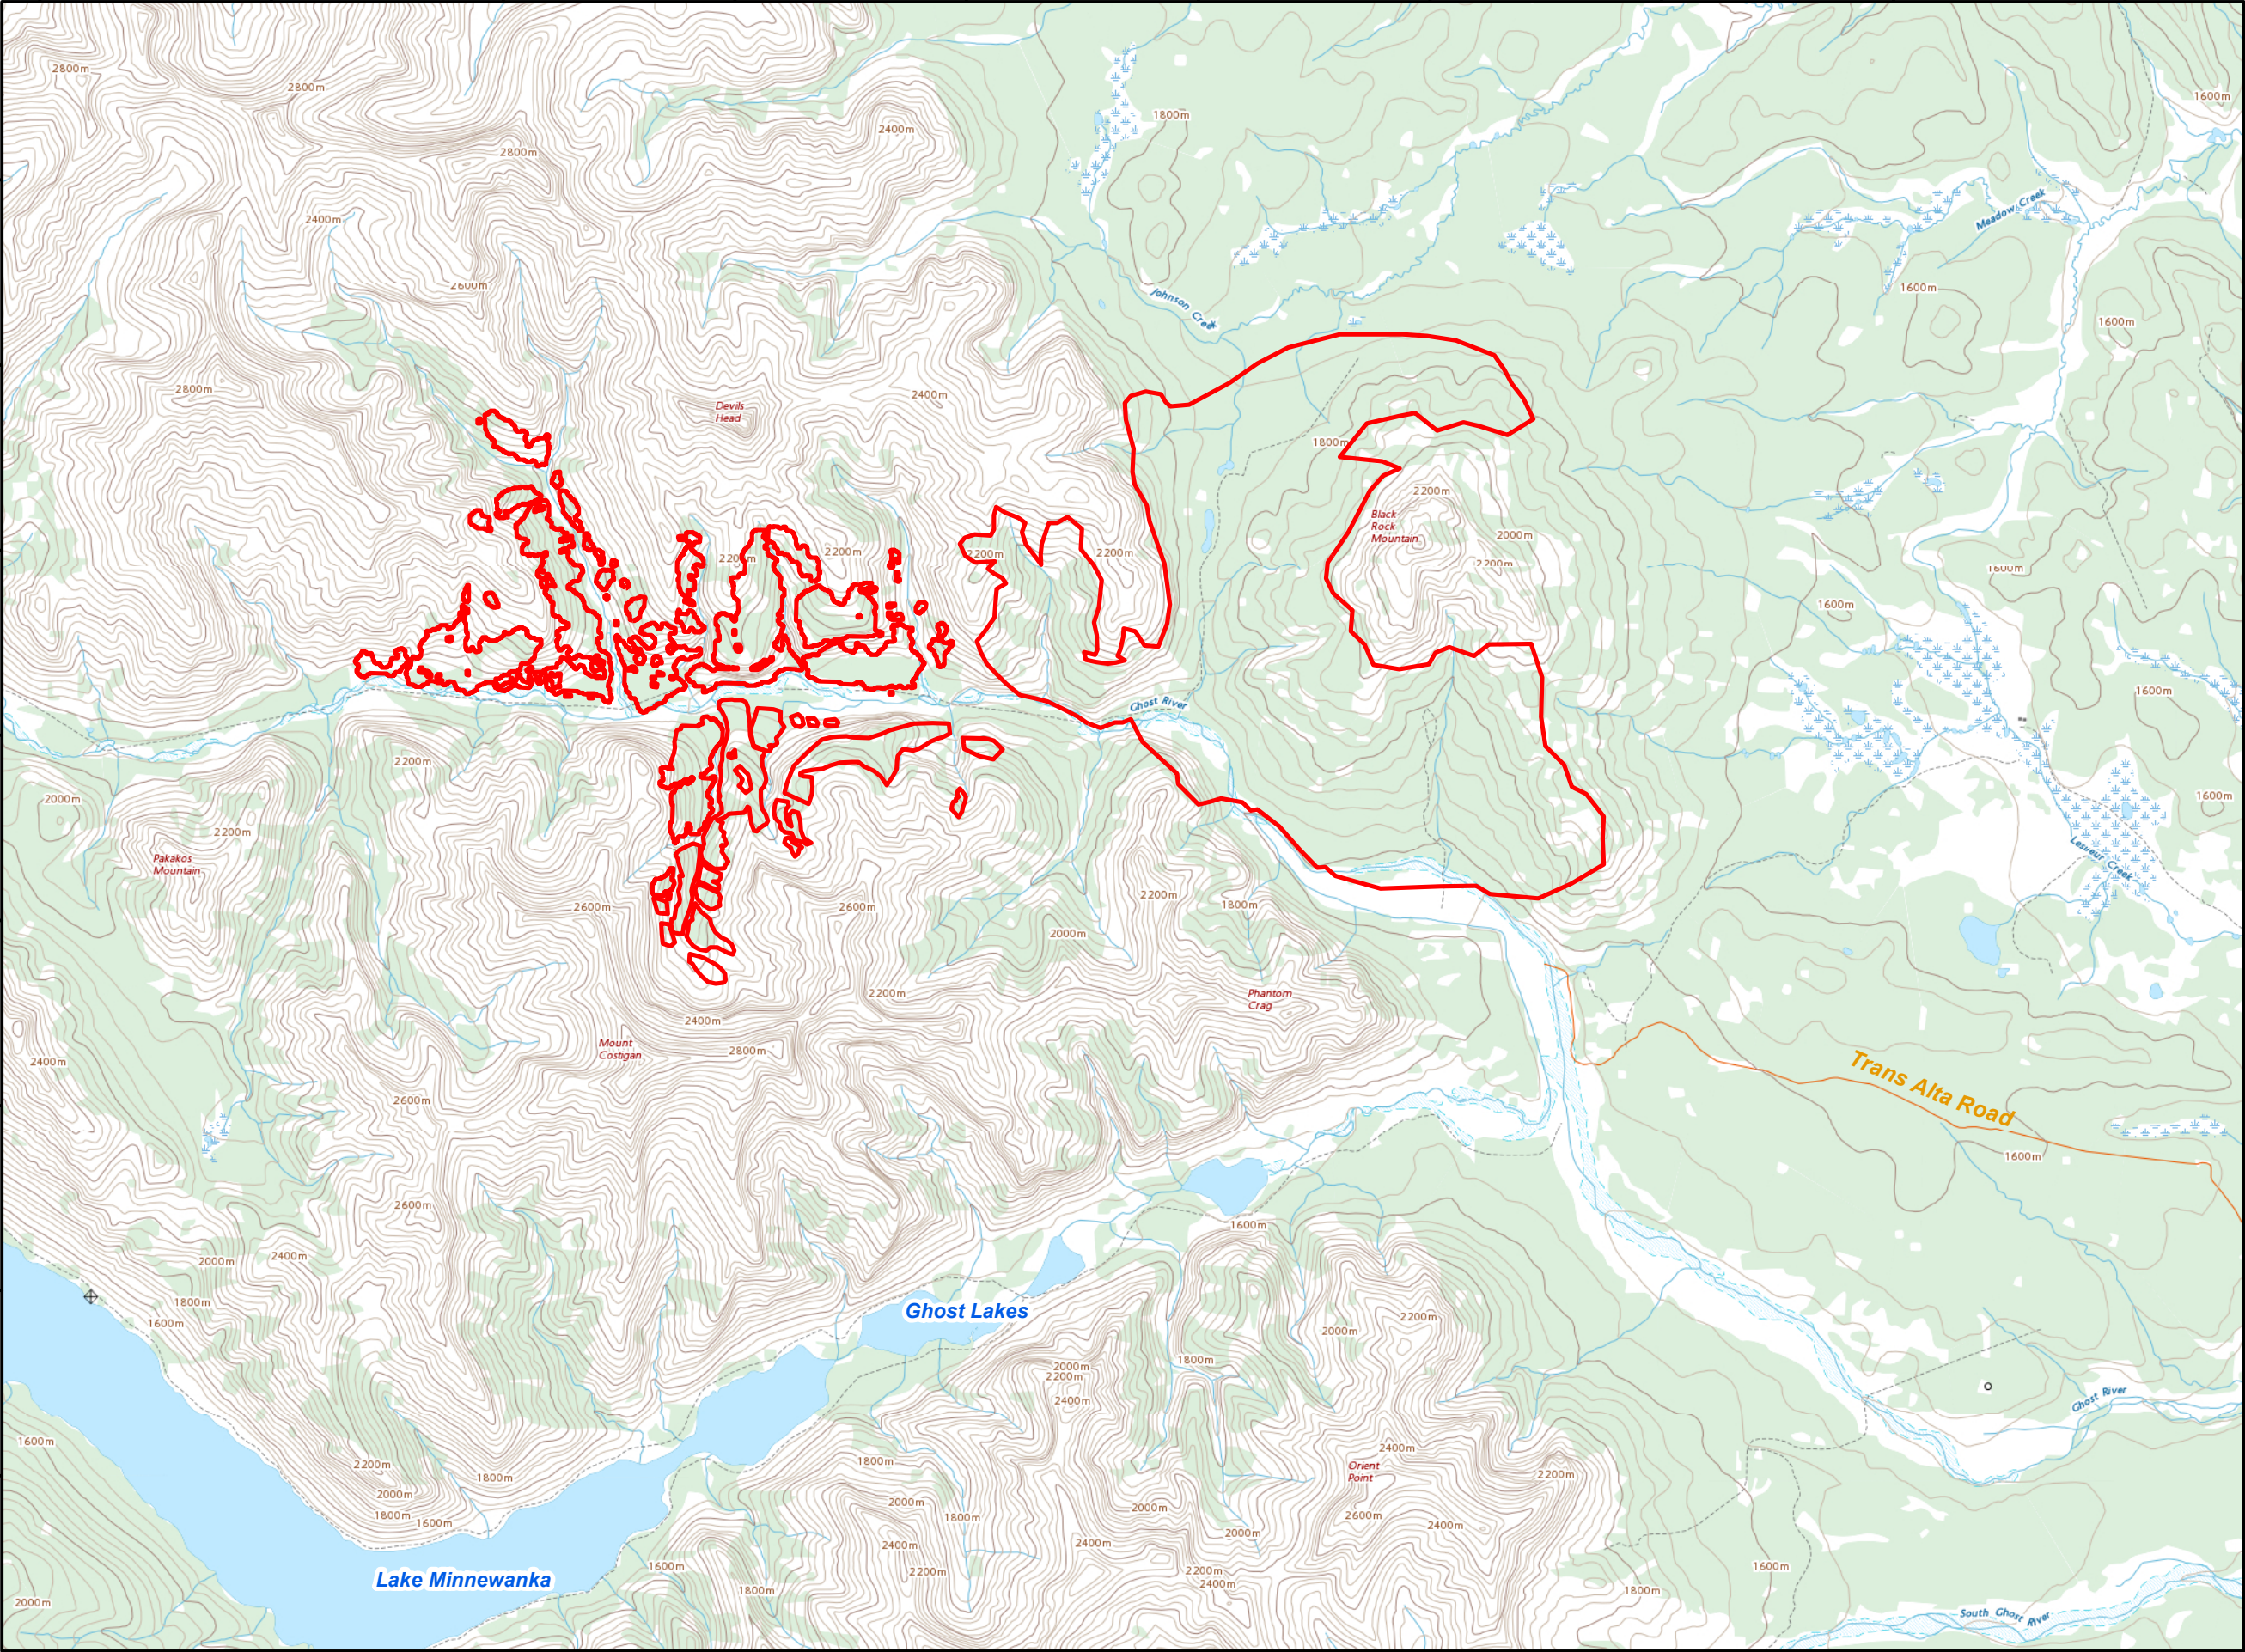

# Devils Head Fire CWF-156

2020-Nov-27

1:65,000

— Fire Perimeter

**DISCLAIMER:** This fire perimeter is an estimate based on measurements such as GPS, aerial scanning and satellite imagery. This estimated perimeter can change as more accurate measurements become available. Areas within the fire perimeter may not have been affected by wildfire.

Prepared by Wildfire Incident Command GIS Staff  
(c) Government of Alberta 2020  
Base Data Provided by the Government of Alberta  
Under the Alberta Open Government Licence  
All Rights Reserved  
Information depicted is subject to change  
The Government of Alberta assumes no  
responsibility for discrepancies at time of use